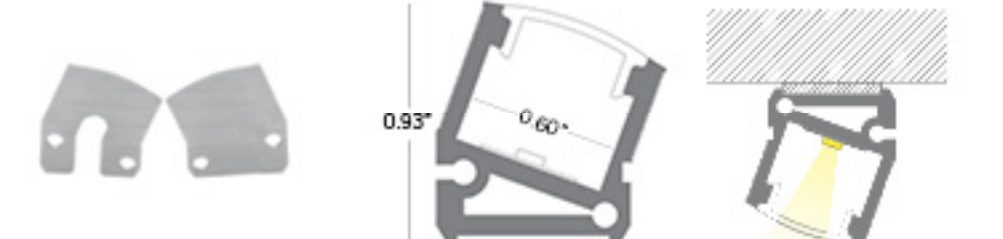

P04C-A-EC
3+3 metal end caps.

NOTE: 118 inch lengths must be shipped via freight only. For efficient shipping via UPS/Fedex, lengths can be cut to 59 inch upon request.