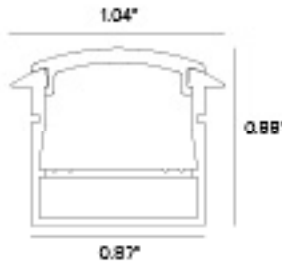

PRAN-U
45° aluminum profile. Anodized aluminum rigid profile complete with opal translucent diffuser cover. Available in 79in (2M) lengths.