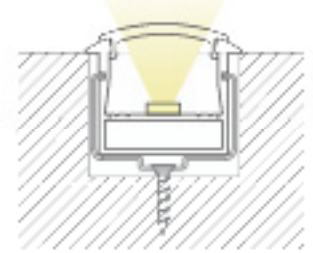

PRAN-U
45° aluminum profile. Anodized aluminum rigid profile complete with opal translucent diffuser cover. Available in 79in (2M) lengths.