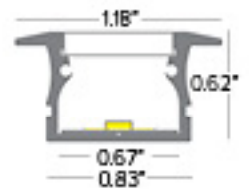

RECESSED PROFILES CONT

PRINTC-GUS
Rigid high impact resistant PMMA profile complete with two part white plastic diffuser lens and aluminum channel for surface or recessed mounting. Available in 3.28ft (1M) lengths.

KTRPRINTC-G
2+2 PC end caps

P04H-S-PF-300
Aluminum profile with white polycarbonate screen for recessed installation. Available in 118in (3M) lengths.

P04H-A-EC
3+3 pc silver end caps.
P04H-A-MC
3 Metal mounting clips.

P04H-A-FS
3 pc metal ceiling attachment springs.

NOTE: 118 Inch lengths must be shipped via freight only. For efficient shipping via UPS/Fedex, lengths can be cut to 59 Inch upon request.

P08D-S-PF-300
Aluminum profile with white PMMA screen for recessed installation. Available in 118in (3M) lengths.
Max of (3) strips per profile.

P08D-A-EC
3+3 pc silver end caps.
P08D-A-SP
3 pc metal ceiling attachment springs.

NOTE: 118 Inch lengths must be shipped via freight only. For efficient shipping via UPS/Fedex, lengths can be cut to 59 Inch upon request.