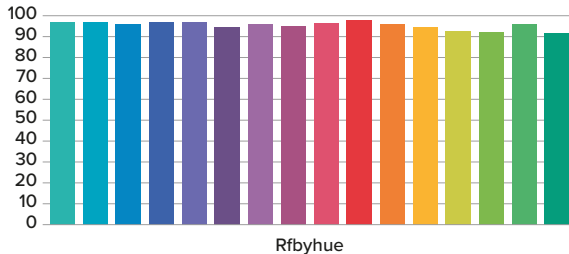

### FIXTURE DATA

Model	Efficacy Lm/Wt	Lm/Ft	Wt/Ft
2700K	83	357	4.3
3000K	88	377	4.3
4000K	92	397	4.3

### LED DATA

Model	Wattage	Viewing Angle	Lifespan at 90% drive
4.3W/ft	0.06W	120°	60,000hrs

\* LEDs operating at 90% of LED manufacturers maximum current rating.

\* Meets Title 24 High efficacy rating.

PRODUCT CODE	INTENSITY	WATTAGE	IP RATING	COLOR TEMP	VOLTAGE	+	END PREP	+	MOUNTING	+	POWER SUPPLY
--------------	-----------	---------	-----------	------------	---------	---	----------	---	----------	---	--------------