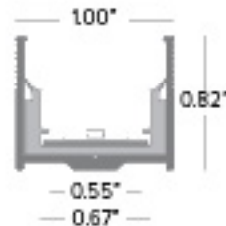

SURFACE PROFILES CONT.

PRDESO

Aluminum profile for surface mount. Available in 4ft lengths.

PRDESO-SL

Rear support for surface mount.

PRDESO-FL

Front screen in flat opal polycarbonate plate.

KTPRDESO-FL

Set of two side and caps flat screen.

RECESSED PROFILES

P02H-S-PF-300

Aluminum profile with white PMMA screen for recessed installation with limited width. Available in 118in (3M) lengths.

NOTE: 118 inch lengths must be shipped via freight only. For efficient shipping via UPS/Fedex, lengths can be cut to 59 inch upon request.

P02H-A-EC

3+3 pc silver end caps.

P02H-A-MC

3 Metal mounting clips.

P02H-A-CP

3 pc silver junction brackets.

P02H-A-CP90

3 junction brackets with 90° angle.

PRINTC-G

Rigid high impact resistant PMMA profile complete with a white plastic diffuser lensed channel for recessed walk over installation. Complete with track for easy strip insertion. Available in 3.28ft (1M) lengths.

KTRPRINTC-G

2+2 PC end caps