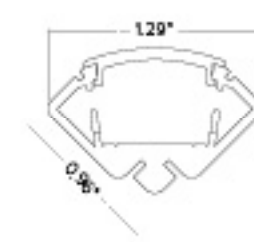

SURFACE PROFILES CONT.

PRAP-U
Surface mount aluminum profile. Anodized aluminum rigid profile complete with opal translucent diffuser cover. Available in 79in (2M) lengths.

KTPRAP-UEC
5 + 5 silver color end caps

KTPRU-CL
5 sets of clips

OR-DEV
Set of steel supports required with use of KTORDEV-U.

KTORDEV-U
Set of aluminum mounting heads required with use of OR-DEV.

PRIN-U
Flush mount aluminum profile. Anodized aluminum rigid profile complete with opal translucent diffuser cover. Available in 79in (2M) lengths.

KTPRIN-UEC
5 + 5 silver color end caps

KTPRU-CL
5 sets of clips

PRAN-U
45° aluminum profile. Anodized aluminum rigid profile complete with opal translucent diffuser cover. Available in 79in (2M) lengths.

KTPRAN-UEC
5 + 5 silver color end caps

KTPRAN-UCL
5 sets of clips