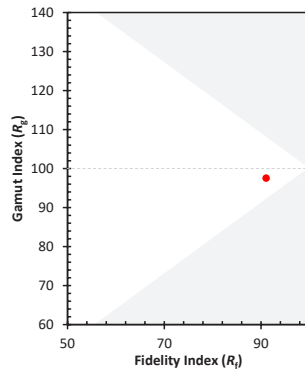

TM30 GRAPHS

4000K

Ra	96
R9	98
Rf	89,9
Rg	97,6