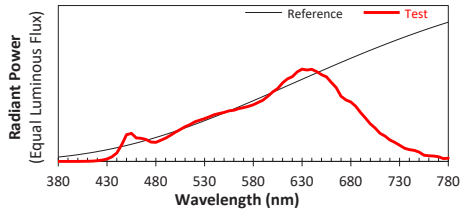

TM30 GRAPHS

2700K

R_a	98
R₉	97
R_f	93,3
R_g	99,4