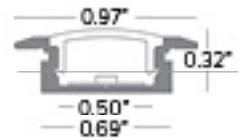

PRINTC-G

Rigid high impact resistant PMMA profile complete with a white plastic diffuser lensed channel for recessed walk over installation. Complete with track for easy strip insertion. Available in 3.28ft (1M) lengths.