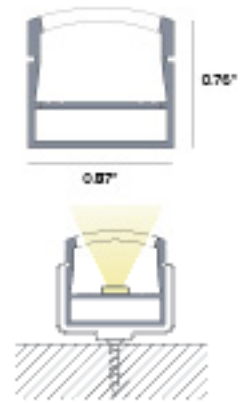

PRIN-U
Flush mount aluminum profile. Anodized aluminum rigid profile complete with opal translucent diffuser cover. Available in 79in (2M) lengths.