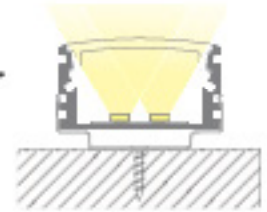

NOTE: 118 inch lengths must be shipped via freight only. For efficient shipping via UPS/Fedex, lengths can be cut to 59 inch upon request.