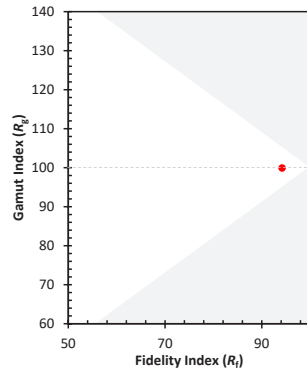

3000K

R_a	99
R₉	97
R_f	93,5
R_g	100,0