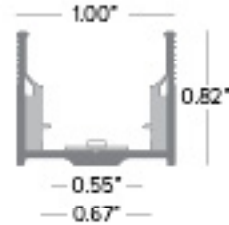

P04H-S-PF-300
Aluminum profile with white polycarbonate screen for recessed installation. Available in 118in (3M) lengths.

P04H-A-EC
3+3 pc silver end caps.
P04H-A-MC
3 Metal mounting clips.

P04H-A-FS
3 pc metal ceiling attachment springs.