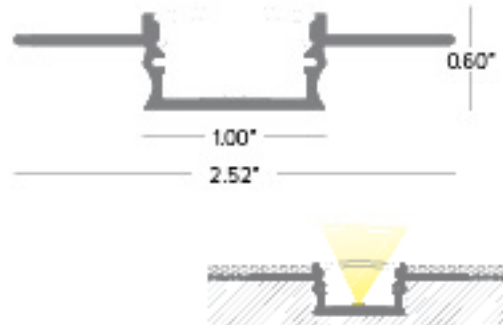

DECORATIVE PROFILES

P06A-S-PF-300

Aluminum profile with white PMMA screens for wall installation with wall washer effect upwards and downwards. Available in 118in (3M) lengths.

Max of (2) strips per profile direction.

P06A-A-EC

3+3 pc silver and caps.

P06A-A-MC

1 set of metal brackets.

NOTE: 118 inch lengths must be shipped via freight only. For efficient shipping via UPS/Fedex, lengths can be cut to 59 inch upon request.

PLASTER RECESSED PROFILES

PRINCG

Flush Mount aluminum profile for installation in plasterboard. Complete with white lens. Available in 79in (2M) lengths.

KTPRINC-G

2+2 PC and caps