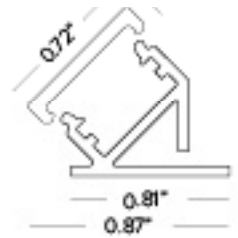

DL-W-45-MCH-4 (Base, REQUIRED)

45° mounting base (white) for 45° mounted linear applications. Available in 4' lengths.

DL-W-45-CVR-4-C (Clear)

DL-W-45-CVR-4-F10/F30/F60 (Frosted)
45° mounting base cover. Available in 4' lengths.