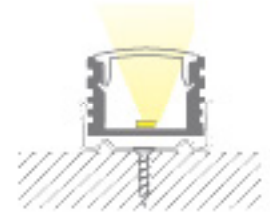

NOTE: 118 inch lengths must be shipped via freight only. For efficient shipping via UPS/Fedex, lengths can be cut to 59 inch upon request.