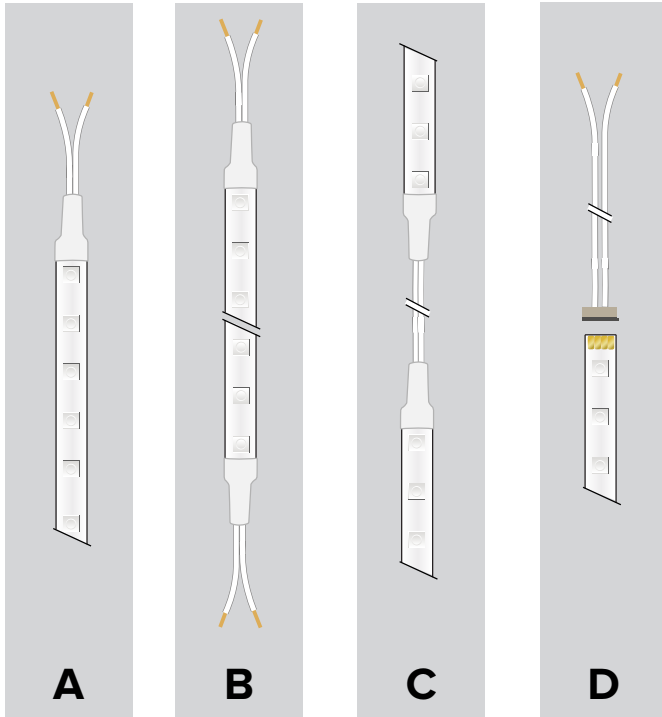

END PREPS AND CONNECTORS (REQUIRED) - Choose 1

REQUIRED END PREPS:
(One required for each run of tape)

A

07UI1CBL1: END PREP

Factory attached single lead wire prep. 24" Lead wire/dead end allows for connection to power at lead end and field trim of Duratape product at the other end.

07UI1ADDCBL-XX: ADDITIONAL LEAD WIRE

Additional lead wire purchased per foot and factory attached to specified run leads. Lead wire can be field cut to desired length.

B

07UI1CBL2: END PREP

Factory attached double ended lead wire prep. 24" lead wire at both ends. One end can be used for power connectivity while the other end can be used for interconnection to run to an additional length of Duratape. **Caution: Pay attention to max run lengths and voltage drops from total lead/fold wire lengths.**

07UI1ADDCBL-XX: ADDITIONAL LEAD WIRE

Additional lead wire purchased per foot and factory attached to specified run leads. Lead wire can be field cut to desired length.

C

07UI1FOLD CBL-XX

Wire fold (specified length). Wire folds are factory attached to Duratape to meet your specified installation requirements. Wire fold lengths available are 1", 2", 3", 4", 6", 12". Add length number to end of part number. **Caution: Pay attention to max run lengths and voltage drops from total lead/fold wire lengths.**

OPTIONAL CONNECTORS:

D

07UI1ADDCON

Additional connectors. Lead wire connectors 2/ea per connection.