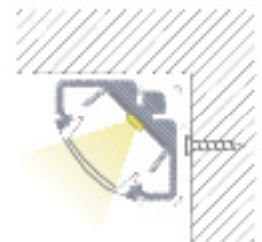

SURFACE PROFILES CONT.

PRAP-U
Surface mount aluminum profile. Anodized aluminum rigid profile complete with opal translucent diffuser cover. Available in 79in (2M) lengths.

KTPRAP-UEC
5 + 5 silver color end caps

KTPRU-CL
5 sets of clips

OR-DEV
Set of steel supports required with use of KTORDEV-U.

KTORDEV-U
Set of aluminum mounting heads required with use of OR-DEV.

PRIN-U
Flush mount aluminum profile. Anodized aluminum rigid profile complete with opal translucent diffuser cover. Available in 79in (2M) lengths.

KTPRIN-UEC
5 + 5 silver color end caps

KTPRU-CL
5 sets of clips

PRAN-U
45° aluminum profile. Anodized aluminum rigid profile complete with opal translucent diffuser cover. Available in 79in (2M) lengths.

KTPRAN-UEC
5 + 5 silver color end caps

KTPRAN-UCL
5 sets of clips