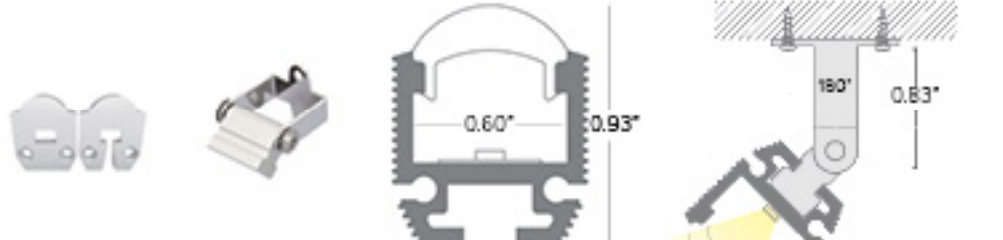

**P08D-A-EC**  
3+3 pc silver end caps.  
**P08D-A-SP**  
3 pc metal ceiling attachment springs.

**NOTE:** 118 Inch lengths must be shipped via freight only. For efficient shipping via UPS/Fedex, lengths can be cut to 59 Inch upon request.

### ADJUSTABLE PROFILES

**P02C-S-PF-300**  
180° adjustable aluminum profile with wall washer function for surface with suitable clips. Available in 118in (3M) lengths.

**P02C-A-EC**  
3+3 metal end caps.  
**P02C-A-OB**  
3 Metal adjustable brackets.

**NOTE:** 118 inch lengths must be shipped via freight only. For efficient shipping via UPS/Fedex, lengths can be cut to 59 inch upon request.

**P03C-S-PF-300**  
180° adjustable aluminum profile with wall washer function for surface with suitable clips. Lens shape creates narrower spread. Available in 118in (3M) lengths.