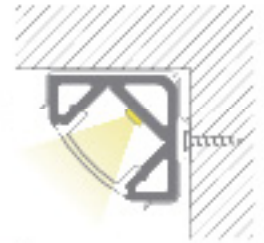

NOTE: 118 inch lengths must be shipped via freight only. For efficient shipping via UPS/Fedex, lengths can be cut to 59 inch upon request.