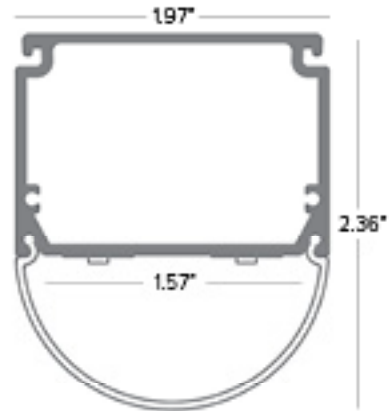

P07A-A-FS

3 pc metal suspension cables.