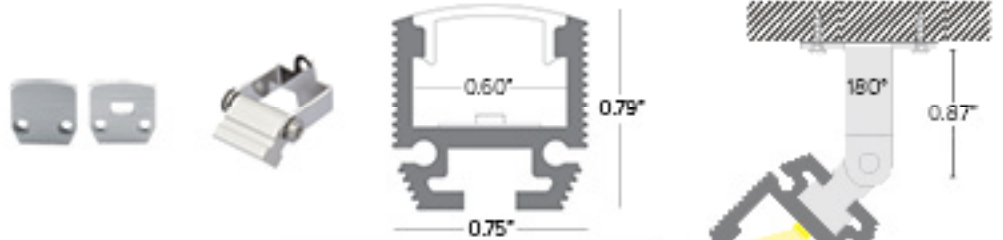

**P04H-A-FS**  
3 pc metal ceiling attachment springs.

**NOTE:** 118 Inch lengths must be shipped via freight only. For efficient shipping via UPS/Fedex, lengths can be cut to 59 Inch upon request.

**P08D-S-PF-300**  
Aluminum profile with white PMMA screen for recessed installation. Available in 118in (3M) lengths.  
Max of (3) strips per profile.

**P08D-A-EC**  
3+3 pc silver end caps.  
**P08D-A-SP**  
3 pc metal ceiling attachment springs.

**NOTE:** 118 Inch lengths must be shipped via freight only. For efficient shipping via UPS/Fedex, lengths can be cut to 59 Inch upon request.

### ADJUSTABLE PROFILES

**P02C-S-PF-300**  
180° adjustable aluminum profile with wall washer function for surface with suitable clips. Available in 118in (3M) lengths.

**P02C-A-EC**  
3+3 metal end caps.  
**P02C-A-OB**  
3 Metal adjustable brackets.

**NOTE:** 118 inch lengths must be shipped via freight only. For efficient shipping via UPS/Fedex, lengths can be cut to 59 inch upon request.

**P03C-S-PF-300**  
180° adjustable aluminum profile with wall washer function for surface with suitable clips. Lens shape creates narrower spread. Available in 118in (3M) lengths.