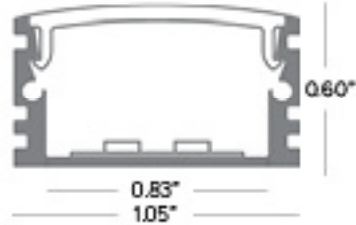

NOTE: 118 inch lengths must be shipped via freight only. For efficient shipping via UPS/Fedex, lengths can be cut to 59 inch upon request.