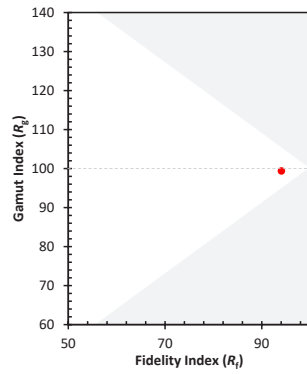

TM30 GRAPHS

2700K

R_a	98
R₉	97
R_f	93,3
R_g	99,4