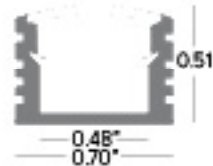

NOTE: 118 inch lengths must be shipped via freight only. For efficient shipping via UPS/Fedex, lengths can be cut to 59 inch upon request.