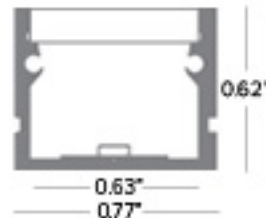

NOTE: 118 inch lengths must be shipped via freight only. For efficient shipping via UPS/Fedex, lengths can be cut to 59 inch upon request.