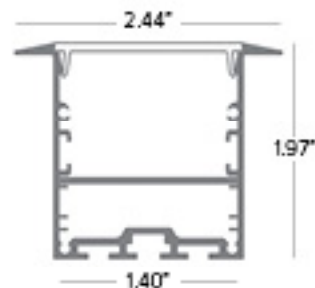

NOTE: 118 Inch lengths must be shipped via freight only. For efficient shipping via UPS/Fedex, lengths can be cut to 59 Inch upon request.