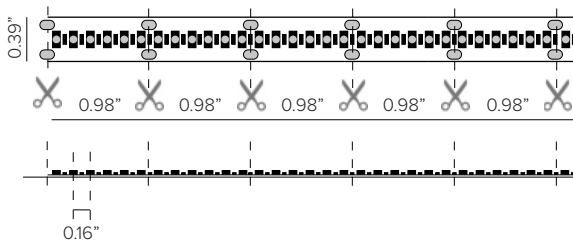

DIMENSIONAL DRAWINGS