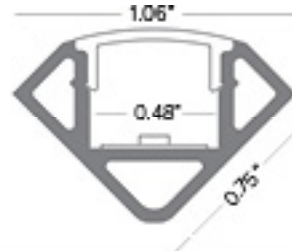

NOTE: 118 inch lengths must be shipped via freight only. For efficient shipping via UPS/Fedex, lengths can be cut to 59 inch upon request.