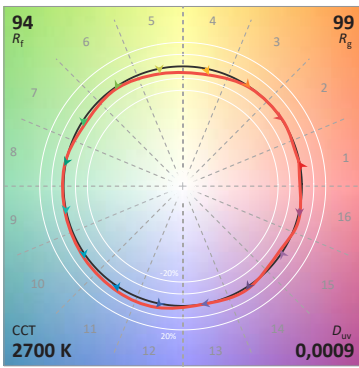

TM30 GRAPHS

2700K

R_a	98
R₉	97
R_f	93,3
R_g	99,4