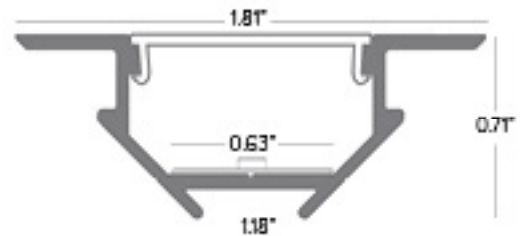

**P04F-S-PF-300**

Aluminum profile for surface in 90° angles with suitable clips. Available in 118in (3M) lengths.

**P04F-A-EC**

3+3 pc end caps.

**P04F-A-MC**

3 Metal mounting clips.

**NOTE:** 118 inch lengths must be shipped via freight only. For efficient shipping via UPS/Fedex, lengths can be cut to 59 inch upon request.