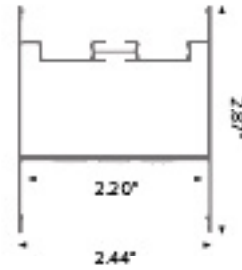

SURFACE PROFILES CONT.

PRDESO

Aluminum profile for surface mount. Available in 4ft lengths.

PRDESO-SL

Rear support for surface mount.

PRDESO-FL

Front screen in flat opal polycarbonate plate.

KTPRDESO-FL

Set of two side and caps flat screen.

RECESSED PROFILES

P02H-S-PF-300

Aluminum profile with white PMMA screen for recessed installation with limited width. Available in 118in (3M) lengths.

NOTE: 118 inch lengths must be shipped via freight only. For efficient shipping via UPS/Fedex, lengths can be cut to 59 inch upon request.

P02H-A-EC

3+3 pc silver end caps.

P02H-A-MC

3 Metal mounting clips.

P02H-A-CP

3 pc silver junction brackets.

P02H-A-CP90

3 junction brackets with 90° angle.

PRINTC-G

Rigid high impact resistant PMMA profile complete with a white plastic diffuser lensed channel for recessed walk over installation. Complete with track for easy strip insertion. Available in 3.28ft (1M) lengths.

KTRPRINTC-G

2+2 PC end caps