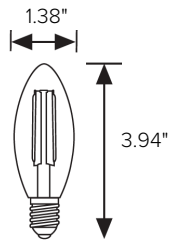

**DIMENSIONAL DRAWINGS**

**DETAILS**

<b>Lamp Type</b>	C37 Retro Vintage Filament Style LED Lamp
<b>Color Temp</b>	2200K
<b>Color Consistency</b>	Advanced LED binning with +/- 2-step MacAdam Ellipses <i>Color consistency maintained through rated lamp life</i>
<b>Wattage</b>	4W
<b>Lumen</b>	300Lm
<b>Efficacy</b>	75Lm/W
<b>Voltage</b>	120V
<b>Color Quality</b>	>80Ra
<b>Lamp Life</b>	15,000 hours at L70
<b>Base</b>	E12
<b>Distribution</b>	320°
<b>Dimming</b>	ELV or MLV & CL Leading Edge Dimmers
<b>Dimensions</b>	1.38" Dia x 3.94"L
<b>Weight</b>	0.2Lbs
<b>Listing</b>	cETLus Listed 5000068
<b>Certifications</b>	Tested in accordance with LM-79-08
<b>Warranty</b>	3 year warranty