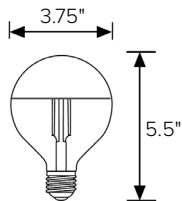

DECOLED TECNO VINTAGE™

TOP MIRROR LED G-LAMP

Shown in Copper Finish

Shown in Silver Finish

DIMENSIONAL DRAWINGS

DETAILS

Lamp Type	G30 Retro Vintage Filament Style LED Lamp with Top Mirror
Finish	Silver / Copper
Color Temp	2700K
Color Consistency	Advanced LED binning with +/- 2-step MacAdam Ellipses <i>Color consistency maintained through rated lamp life</i>
Wattage	5.5W
Amps	0.07A
Lumen	500Lm
Efficacy	91Lm/W
Voltage	120V
Color Quality	>80Ra
Lamp Life	15,000 hours at L70
Distribution	180°
Base	E26
Power Factor	0.5
# of On-Off cycles	100,000
Dimming	ELV or MLV & CL Leading Edge Dimmers
Dimensions	3.75" Dia x 5.5" H
Weight	0.2Lbs
Listing	UL Wet Listed E486283
Certifications	Tested in accordance with LM-79-08
Warranty	3 year warranty

PRODUCT CODE	TYPE	SOCKET BASE	WATTAGE	COLOR TEMP	VOLTAGE	DIMMING	MIRROR FINISH
DLV — DuraLed™ Vintage	G30 — G30 Lamp	MD — E26 Medium	06 — 5.5W	27 — 2700K	1 — 120VAC	D — Dimmable	S — Silver C — Copper