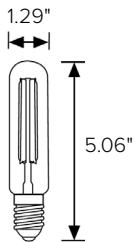

QUICK SHIP
1 - 2 weeks

DIMENSIONAL DRAWINGS

DETAILS

Lamp Type	T10 Retro Vintage Filament Style LED Lamp
Color Temp	2200K
Color Consistency	Advanced LED binning with +/- 2-step MacAdam Ellipses <i>Color consistency maintained through rated lamp life</i>
Wattage	4W
Lumen	300Lm
Efficacy	75Lm/W
Voltage	120V
Color Quality	>80Ra
Lamp Life	15,000 hours at L70
Base	E26
Distribution	320°
Dimming	ELV or MLV & CL Leading Edge Dimmers
Dimensions	1.29" Dia x 5.06" Length
Weight	0.2Lbs
Listing	UL Wet Listed E486283
Certifications	Tested in accordance with LM-79-08
Warranty	3 year warranty

PRODUCT CODE	TYPE	SOCKET BASE	WATTAGE	COLOR TEMP	VOLTAGE	DIMMING
--------------	------	-------------	---------	------------	---------	---------

DLV — DuraLed™ Vintage **T10** — T10 Lamp **MD** — E26 Medium **04** — 4W **22** — 2200K **120** — 120VAC **D** — Dimmable