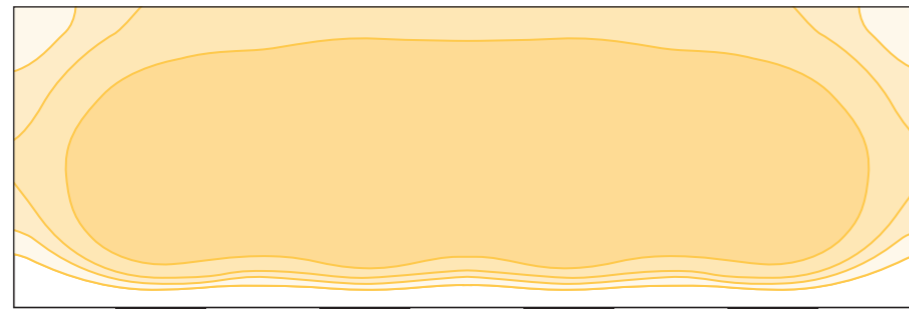

Project Guide

1 Grazing

2 Wall Washer

3 Flood

FL
 Beam Angle 85°x32°
 Lumens 5111lm
 Imax 4784cd

Data refer to Jedi
 Compact - 48in size
 - 3000K

4 Spot

SP
 Beam angle 10°
 Lumens 3181lm
 Imax: 64401cd

Data refer to Jedi
 Compact - 48in size
 - 3000K