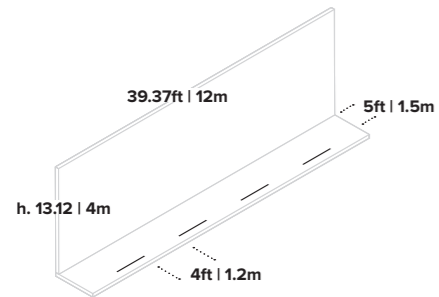

Project Guide

1 Grazing

2 Wall Washer

3 Flood

FL
 Beam Angle 85°x32°
 Lumens 5111lm
 Imax 4784cd

Data refer to Jedi
 Compact - 48in size
 - 3000K

4 Spot

SP
 Beam angle 10°
 Lumens 3181lm
 Imax: 64401cd

Data refer to Jedi
 Compact - 48in size
 - 3000K