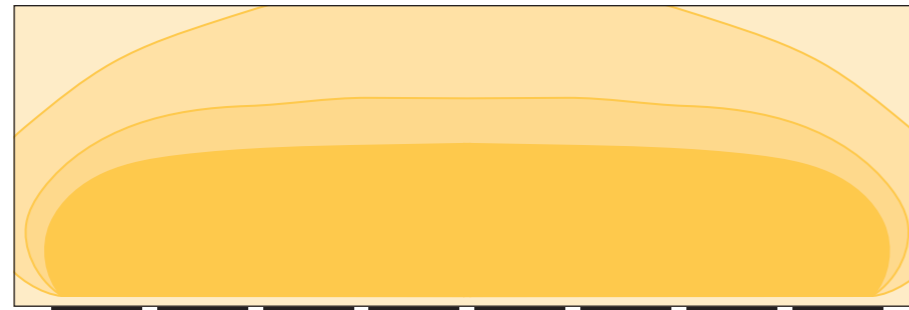

Project Guide

1 Grazing

2 Wall Washer

3 Flood

FL
 Beam Angle 85°x32°
 Lumens 5111lm
 Imax 4784cd

Data refer to Jedi
 Compact - 48in size
 - 3000K

4 Spot

SP
 Beam angle 10°
 Lumens 3181lm
 Imax: 64401cd

Data refer to Jedi
 Compact - 48in size
 - 3000K