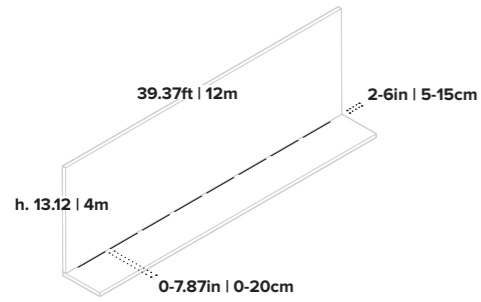

Project Guide

1 Grazing

2 Wall Washer

3 Flood

FL
 Beam Angle 85°x32°
 Lumens 5111lm
 Imax 4784cd

Data refer to Jedi
 Compact - 48in size
 - 3000K

4 Spot

SP
 Beam angle 10°
 Lumens 3181lm
 Imax: 64401cd

Data refer to Jedi
 Compact - 48in size
 - 3000K