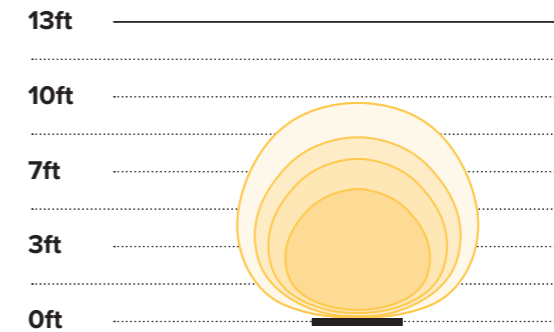

Project Guide

1 Grazing

2 Wall Washer

3 Flood

FL
 Beam Angle 85°x32°
 Lumens 5111lm
 Imax 4784cd

Data refer to Jedi
 Compact - 48in size
 - 3000K

4 Spot

SP
 Beam angle 10°
 Lumens 3181lm
 Imax: 64401cd

Data refer to Jedi
 Compact - 48in size
 - 3000K