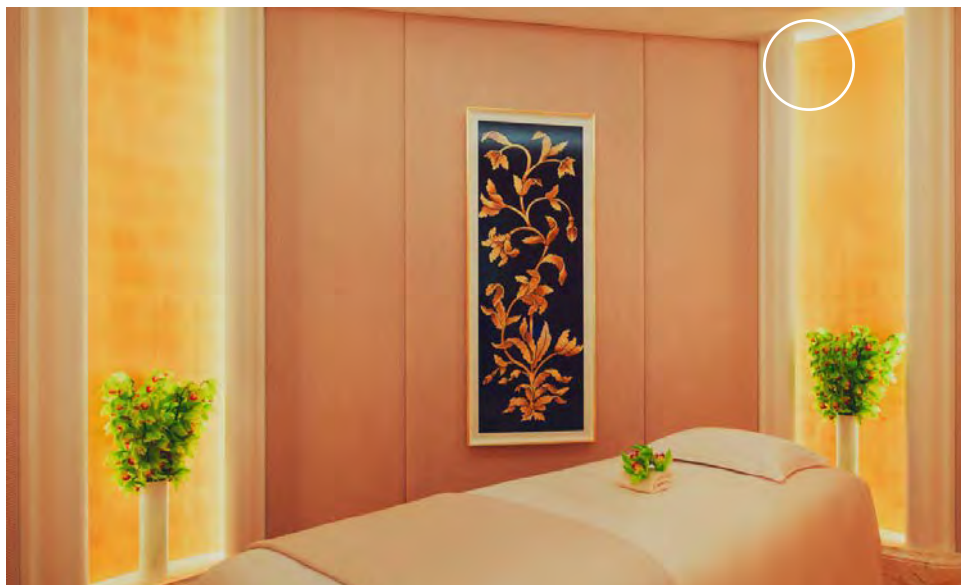

The Garden Villa Living Room with an expansive cove that creates a focal point of the unique chandelier. (Photo Below)

PENTHOUSE

One of the most famous and Set on the building's top floor, the Penthouse features incredible views over glittering Cotai. The 3,900 square foot of luxurious space delights the eye with layers of textures and colors. The perimeter cove and wall display pockets are beautifully illuminated with DuraTape ES in Wynn Gold Rose throughout the Penthouse space including the cropped ceiling cove in the bedroom, the Penthouse Massage Room and in the niche above the headboard of the opulent king size bed. To provide the perfect cove lighting affect that matched the lavish setting of the Penthouse, three to four runs of the tape were used to deliver a consistent light output without any breaks in light to properly illuminate the deep cove.