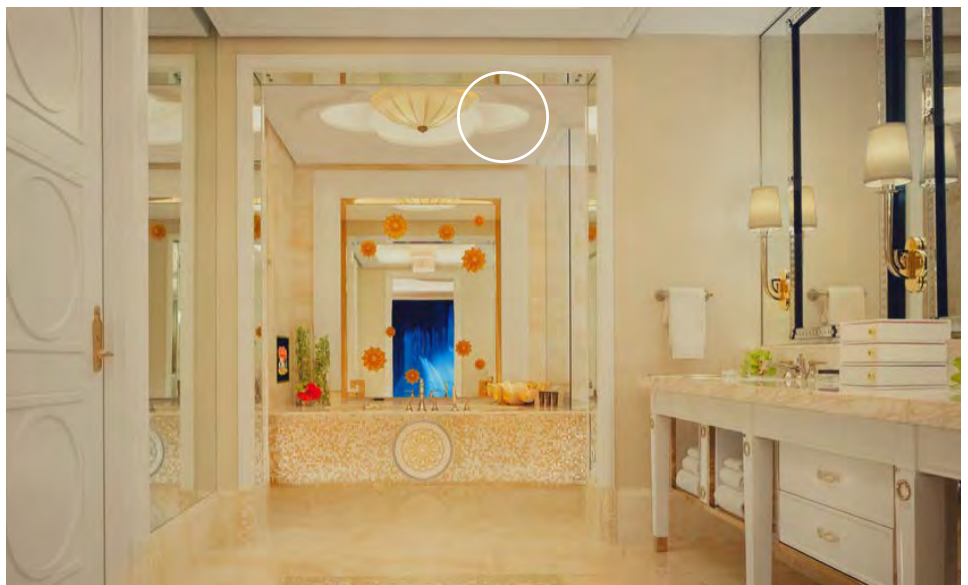

FOUNTAIN SUITE

The beautiful Fountain Salon Suite living room features a spacious 2,900 square feet of luxury living with unique floor-to-ceiling windows, with views to Wynn Palace uniquely designed Performance Lake. The center cloverleaf that houses a beautiful chandelier in the suites bathroom and both perimeter coves of the suite are illuminated with DuraTape ES in Wynn Gold Rose. The custom color creates a soft glow in the living room setting and provides consistent color between its use in the gold inlay cove, light frames on the walls, and under cabinets in the bathroom.

As guests move from the Suite living room into the bedroom, the benefits of a small and flexible lighting solution provide an ideal setting for the use of the DuraTape product. The flexible tape can also be found as accent lighting under the nightstand and the dresser wall edges.