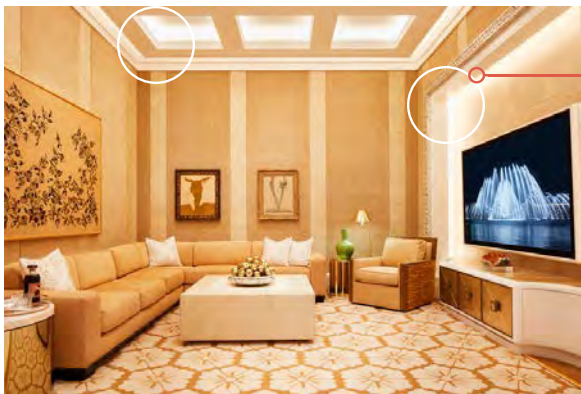

FOUNTAIN SUITE

The beautiful Fountain Salon Suite living room features a spacious 2,900 square feet of luxury living with unique floor-to-ceiling windows, with views to Wynn Palace uniquely designed Performance Lake. The center cloverleaf that houses a beautiful chandelier in the suites bathroom and both perimeter coves of the suite are illuminated with DuraTape ES in Wynn Gold Rose. The custom color creates a soft glow in the living room setting and provides consistent color between its use in the gold inlay cove, light frames on the walls, and under cabinets in the bathroom.

The Garden Villa Living Room with an expansive cove that creates a focal point of the unique chandelier. (Photo Below)

A GARDEN AFFAIR

For the ultimate in comfort, elegance and relaxation, the Garden Villas at Wynn Palace set a new standard for superior resort accommodations. These sublime, generously sized villas are available in two- or three-bedroom configurations, each putting an emphasis on space—an impressive 6,700 square feet for two bedrooms. The Duralamp LED Tapelight product can be found consistently used throughout the Garden Villas Living Space, Dining Room, Billiard Room, Media Room and Garden Villa Bar. The products consistent color output, flexibility for installation, multiple mounting channels and lens options and dimming capabilities provided Wynn Designers with the ideal solution for multiple uses throughout the expansive resort.