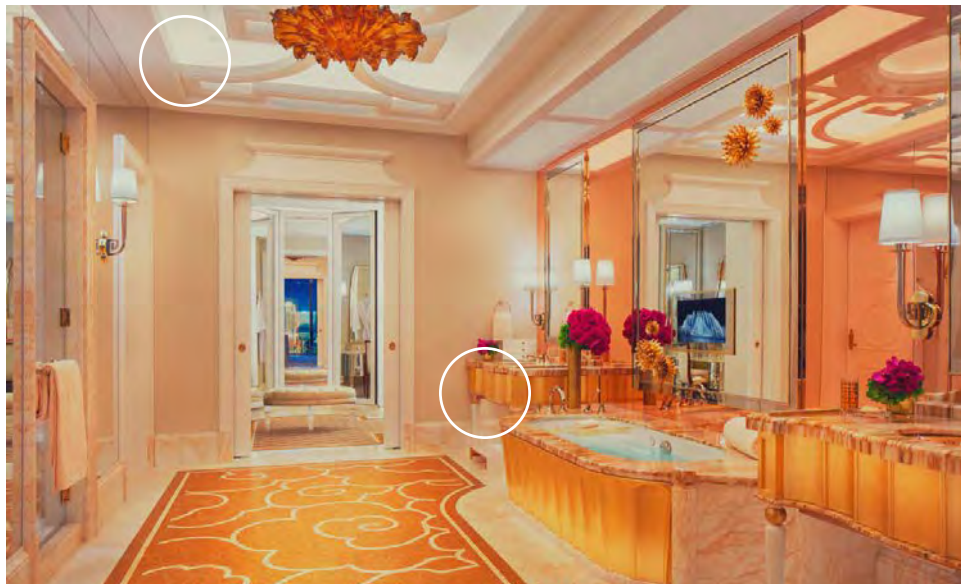

PENTHOUSE

One of the most famous and Set on the building's top floor, the Penthouse features incredible views over glittering Cotai. The 3,900 square foot of luxurious space delights the eye with layers of textures and colors. The perimeter cove and wall display pockets are beautifully illuminated with DuraTape ES in Wynn Gold Rose throughout the Penthouse space including the cropped ceiling cove in the bedroom, the Penthouse Massage Room and in the niche above the headboard of the opulent king size bed. To provide the perfect cove lighting affect that matched the lavish setting of the Penthouse, three to four runs of the tape were used to deliver a consistent light output without any breaks in light to properly illuminate the deep cove.