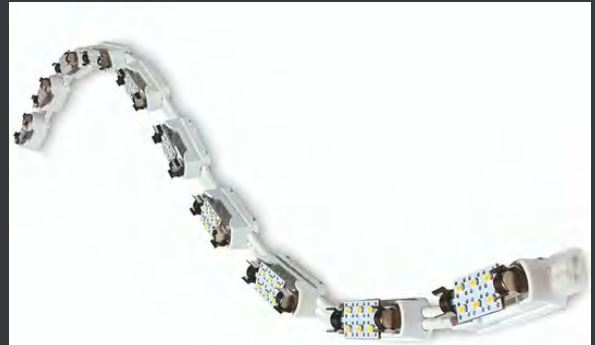

DuraLum

Duralum is an adjustable multiple array LED modules in a flexible system for directional control of premium color illumination. This custom model series of LED modules creates a high CRI illumination of up to 340 Lumens per foot. It provides a 90° horizontal and 45° vertical bends for complex cove and niche applications.

Products featured

CUSTOM:

- Custom LED Color - Wynn Gold Rose
- DuraGraze - LED Linear fixture seen behind slot machines in Wynn Club Casino
- LED LiteBar - IP68 aluminum channel used to provide kicklight in Palace Gondolas linear

STANDARD:

- DuraTape SB (Standard Brightness)
- DuraTape Indoor (High Output)
- DuraTape Outdoor ES

TARGETTI

Photo Credits: Wynn Palace Resorts / Barbara Kraft & Roger Davies