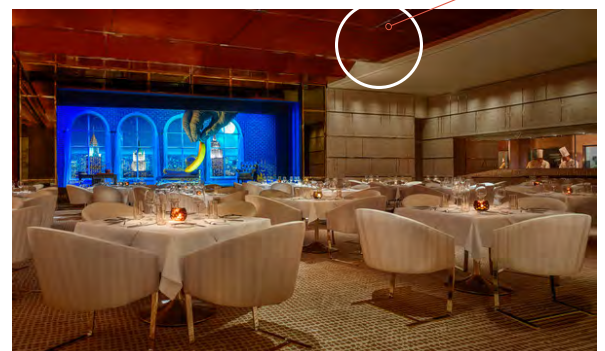

THE WYNN PALACE

CREATING A LUXURY ENVIRONMENT

Among the many highlights of the resort is the eight-acre Performance Lake and fountain show, employing 1,195 water jets shooting eight million gallons of water into the air in more than a dozen intricately choreographed musical fountain shows. Guests have the wonderful ability to not only enjoy some of the world's best food, they can also view the fountain shows from a variety of the outlining restaurants within the resort.

The collection of fine dining and casual restaurants found throughout the Palace feature Targetti's high output, LED tape light strips that emit pure, sharp color for unique effects in coves and architectural accents. DuraTape products are used extensively to accent the architectural details seen in these opulent dining areas. Throughout each restaurant setting, even though each is themed differently, the designers choose to remain consistent with the aesthetic of the ceiling coves. They utilized Targetti's Deluxe Warm White in 2400K, 2700K and 3000K and a custom color created especially for the Wynn Properties called Wynn Rose Gold to accent the ceiling coves that are a main design feature throughout each restaurant.

DuraTape SB 3000K
Wynn Gold Rose in custom channel

Bearing the initials of Steve Wynn himself, the resort's steakhouse, SW has a suitably masculine, understated atmosphere. DuraTape ES provides just the right amount of accent lighting in the ceiling cove with Wynn's custom color - Wynn Gold Rose. This special colored product was mounted in a custom channel in the ceiling to deliver the ideal thematic accent lighting. (Photo R)