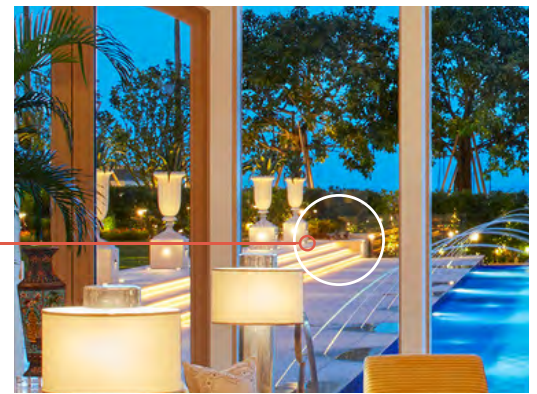

Take a walk in the Gardens and you will find the stairs beautifully illuminated with DuraTape SB Outdoor.