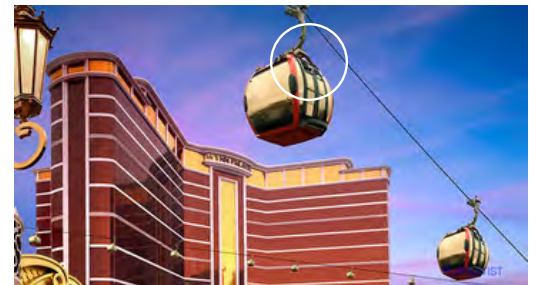

SELECTING PURE COLORS vs. RGB

In the Wynn Palace Grand Ballroom, the design team opted to use DuraTape Pure Colors in individual strands of Red, Green, Blue rather than a traditional RGB tape to provide more punch and consistency from the individual colors. A DMX controller is used to manage the color mix to maintain full control of color power and integrity for use in this space that hosts a variety of special events with different themes and color palettes. Targetti /Duralamp also created a custom fixture utilizing the DuraTape product within an aluminum channel to create an IP68 rated kick plate that illuminates the Gondolas that travel over the lake carrying guests from one side of the resort to the other.