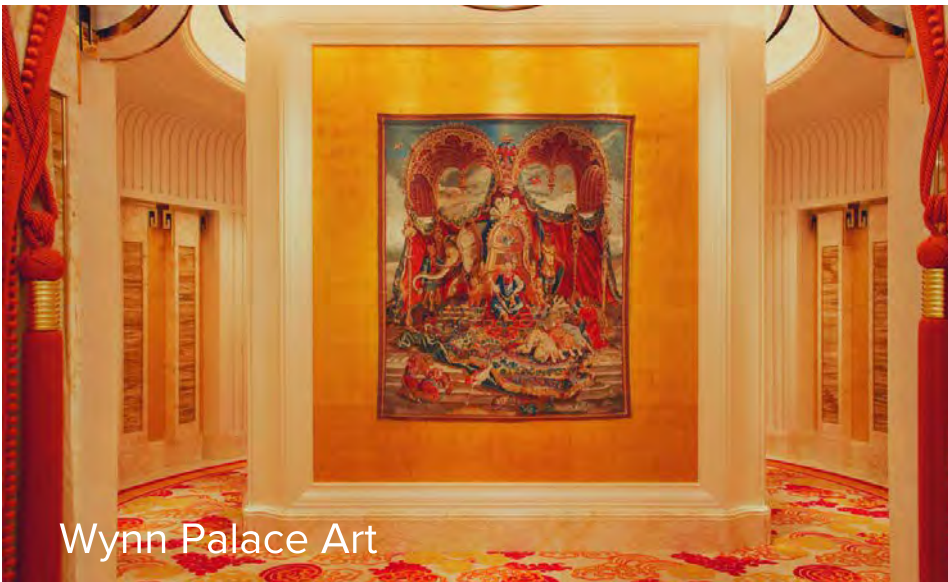

Carousel Floral Sculpture

Sushi Mizumi features a brilliantly illuminated gilded cherry tree that cycles through the four seasons. Another fine dining option that features cove lighting by DuraTape ES in Wynn Gold Rose.