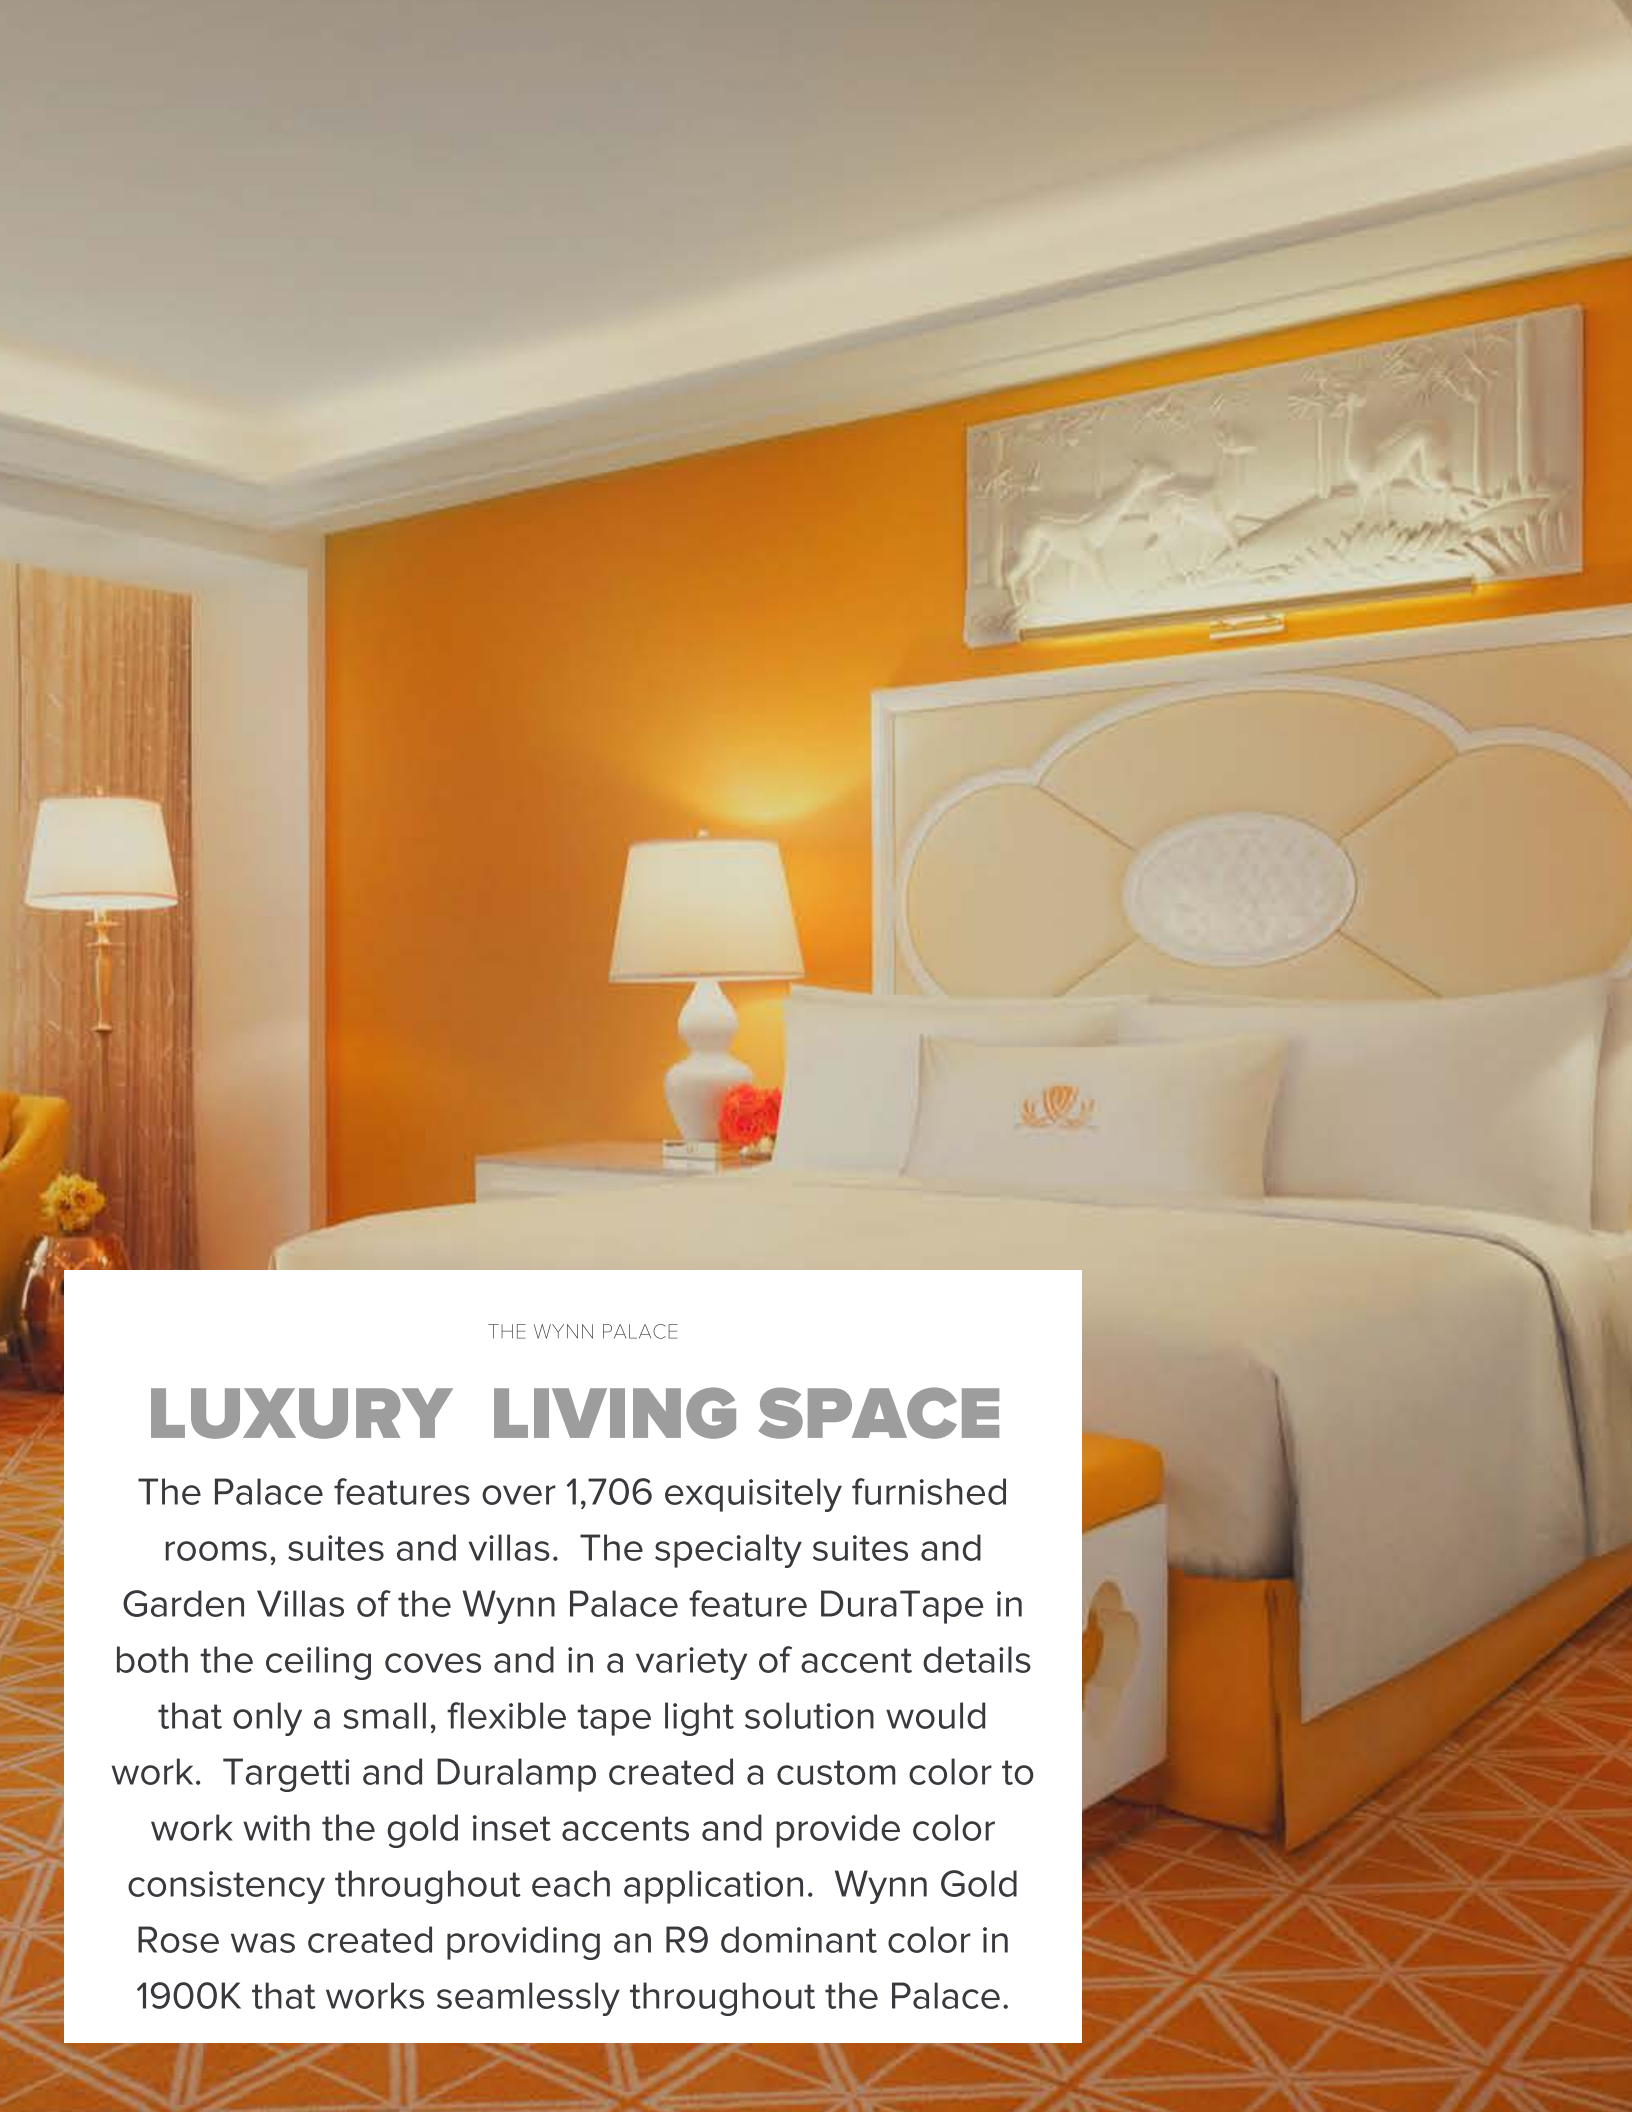

THE WYNN PALACE

LUXURY LIVING SPACE

The Palace features over 1,706 exquisitely furnished rooms, suites and villas. The specialty suites and Garden Villas of the Wynn Palace feature DuraTape in both the ceiling coves and in a variety of accent details that only a small, flexible tape light solution would work. Targetti and Duralamp created a custom color to work with the gold inset accents and provide color consistency throughout each application. Wynn Gold Rose was created providing an R9 dominant color in 1900K that works seamlessly throughout the Palace.