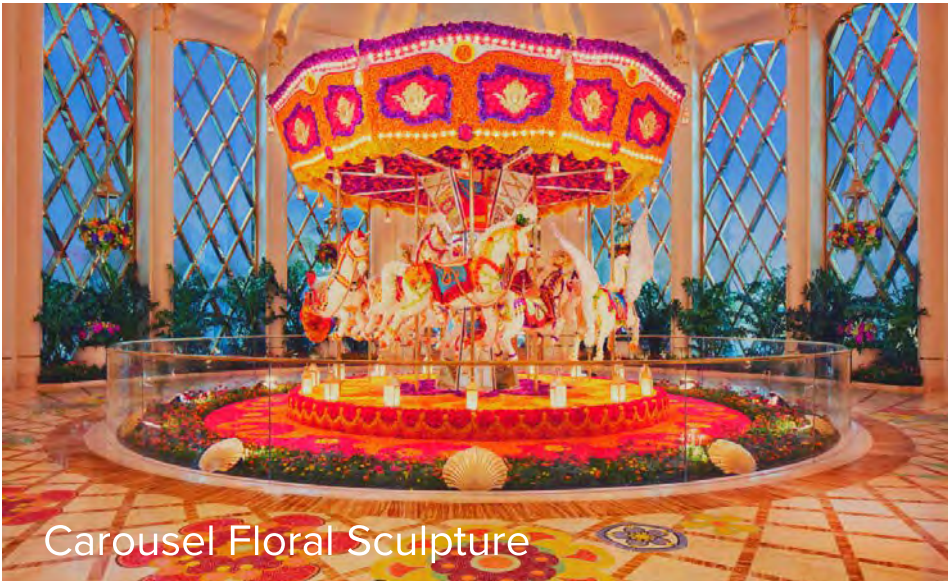

All applications below feature the use of custom color - Wynn Gold Rose.

WORKS OF ART

Reminiscent of childhood, this beautiful carousel is made with more than 83,000 flowers. The garden atrium setting is illuminated with DuraTape ES in Wynn Gold Rose. It can be found in the vertical bands that run along the ceiling to the canopy center framing the floral focal point.

A number of classic works of art can be found throughout the Palace. The ceiling domes are softly illuminated in DuraTape ES in custom Wynn Gold Rose.