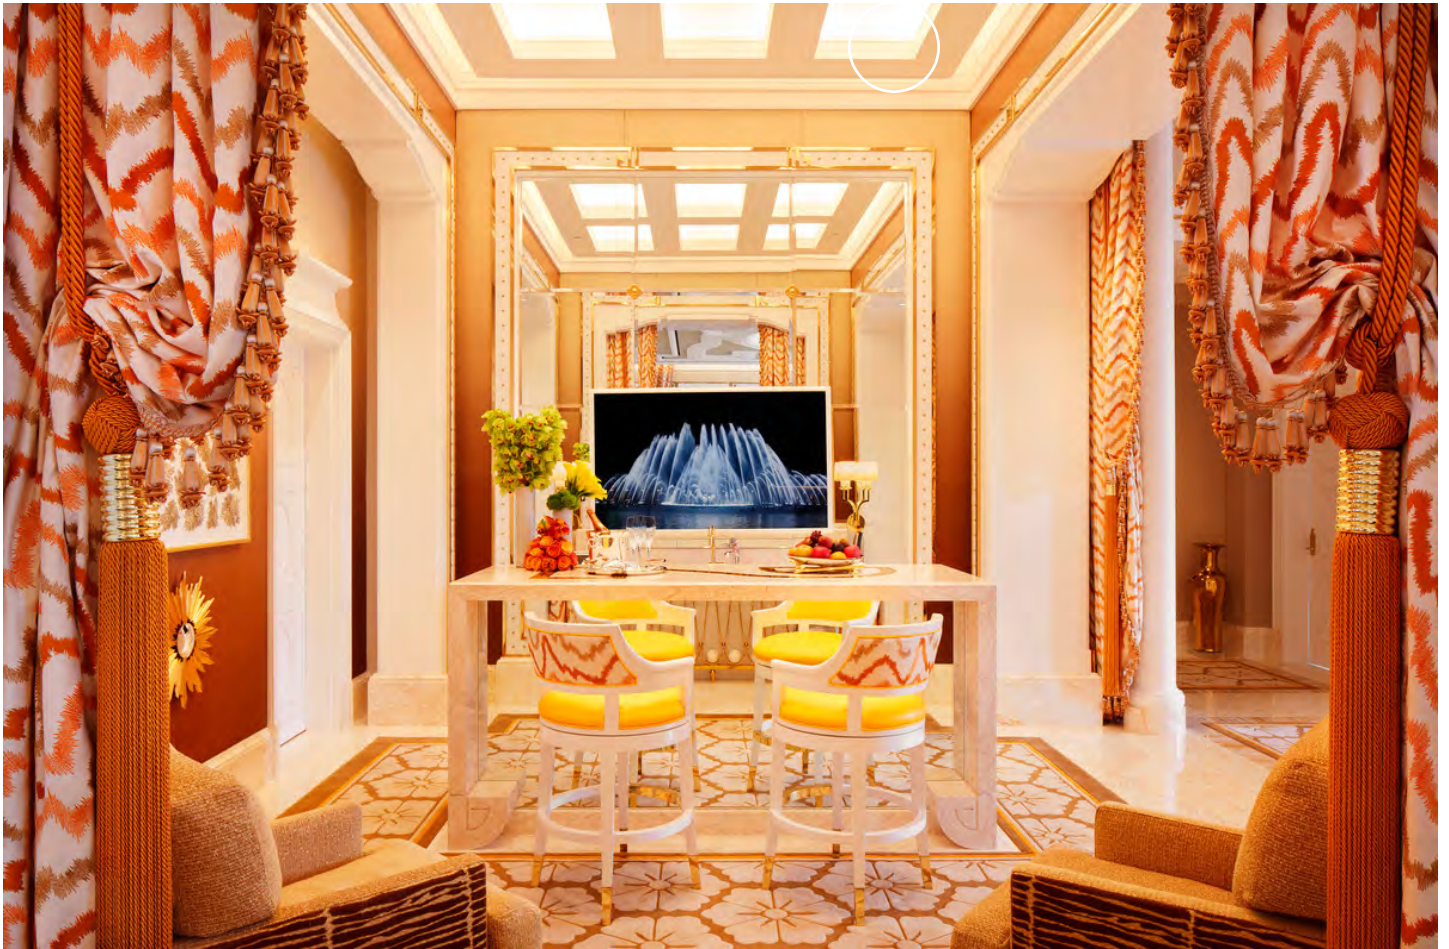

DuraTape ES - Wynn Gold Rose

The rectangular ceiling accent that is illuminated with DuraTape ES is a common design element found throughout a number of rooms in the Garden Villa.