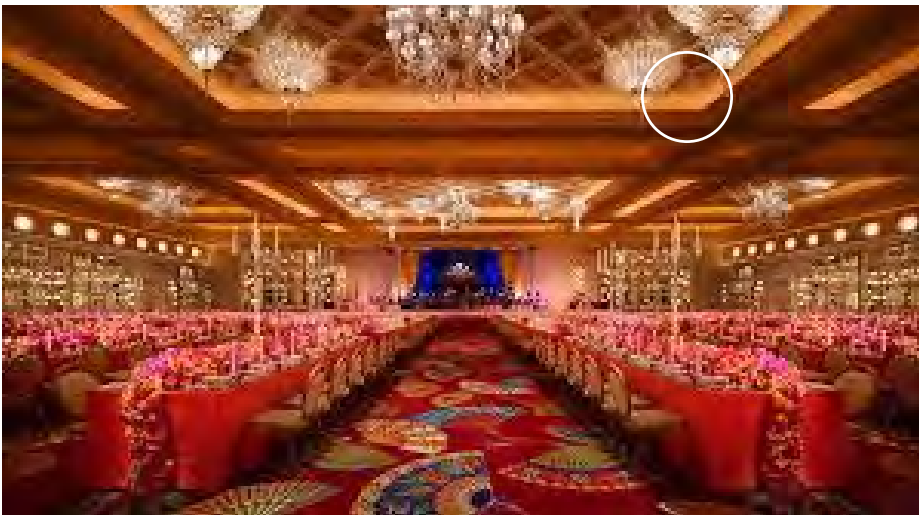

SELECTING PURE COLORS vs. RGB

In the Wynn Palace Grand Ballroom, the design team opted to use DuraTape Pure Colors in individual strands of Red, Green, Blue rather than a traditional RGB tape to provide more punch and consistency from the individual colors. A DMX controller is used to manage the color mix to maintain full control of color power and integrity for use in this space that hosts a variety of special events with different themes and color palettes. Targetti /Duralamp also created a custom fixture utilizing the DuraTape product within an aluminum channel to create an IP68 rated kick plate that illuminates the Gondolas that travel over the lake carrying guests from one side of the resort to the other.