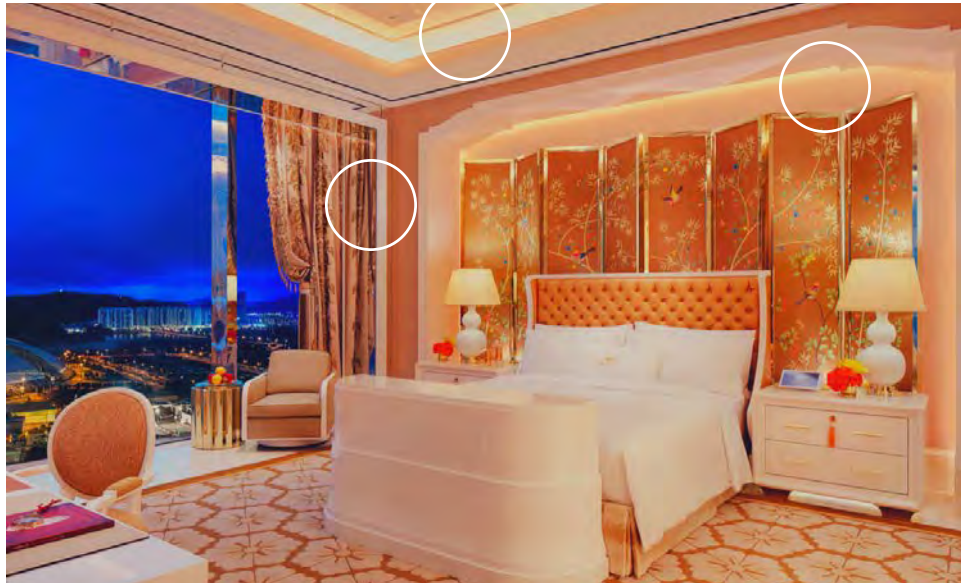

PENTHOUSE

One of the most famous and Set on the building's top floor, the Penthouse features incredible views over glittering Cotai. The 3,900 square foot of luxurious space delights the eye with layers of textures and colors. The perimeter cove and wall display pockets are beautifully illuminated with DuraTape ES in Wynn Gold Rose throughout the Penthouse space including the cropped ceiling cove in the bedroom, the Penthouse Massage Room and in the niche above the headboard of the opulent king size bed. To provide the perfect cove lighting affect that matched the lavish setting of the Penthouse, three to four runs of the tape were used to deliver a consistent light output without any breaks in light to properly illuminate the deep cove.