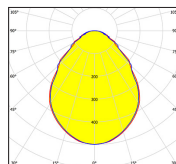

Model

Frame LGS

Frame OP

Average luminance
for angles > 65
(cd / m²)

<3000

/

Output flux (lm)

3000 | 4000 | 5000

White | Black

Photometric
distribution

Installation steps

Dt

1,20

1,20

DI

1,20