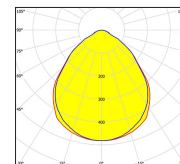

Model

Frame LGS

Frame OP

Average luminance
for angles > 65
(cd / m²)

<3000

/

Output flux (lm)

3000 | 4000 | 5000

White | Black

Photometric
distribution

Installation steps

Dt

1,20

1,20

DI

1,20