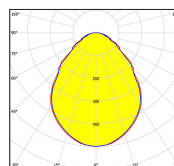

White | Black

Photometric
distribution

Installation steps

Dt

1,20

1,20

DI

1,20

1,20

3F Eldorado

Pull-up
installation

Model

Twin

**Average luminance
for angles > 65
(cd / m²)**

<3000

Output flux (lm)

White | Black

**Photometric
distribution**

Installation steps

Dt

1,20

DI

1,20

3F Filippi