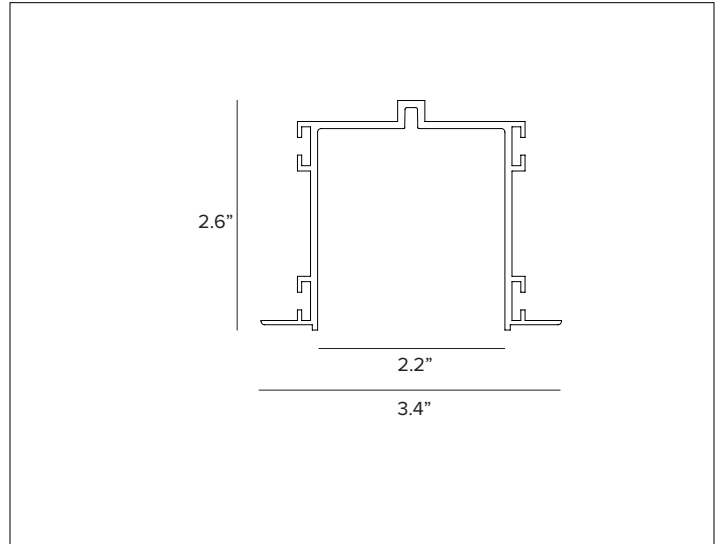

OZ 48V LARGE RECESSED PROFILE

Magnet Mounted Modular Light System

CONCEPT

Professional magnet mounted low voltage modular light system allowing for maximum application flexibility.

MECHANICAL CHARACTERISTICS

Dimensions 3.4"W x 2.6"H

Materials Extruded painted aluminum profile.

Finish ☐ Plaster White ☒ Deep Black

Functionality Different mounting configurations are achievable using joint connectors that make it possible to build a simple or complex systems. To be completed with OZ 48V Power Rail for electrical connections.

Mounting Recessed flanged profile for use in Non-Airtight installations. Profile system configurations are achieved through optional joint connectors.

Weight 3.28ft L: 2.7 lbs / 6.59ft L: 5.6 lbs

WARRANTY

5 year limited warranty.