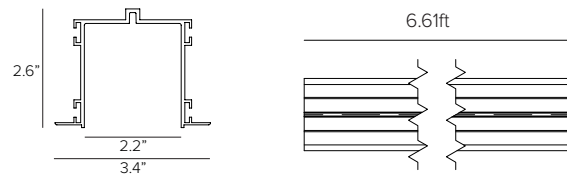

Field cuttable OZ LARGE recessed flanged aluminum profile.

Finish   ☐   ☒
Part No.   **1T7068**   **1T7071**

2 - END CAP (REQUIRED)

OZ LARGE recessed profile end cap kit, 2pcs.

Finish   ☐   ☒
Part No.   **1T7073**   **1T7074**

3 - SUPPORT BRACKET (REQUIRED)

OZ LARGE recessed profile steel installation support bracket. Suggested 2pcs for 3.33ft L and 3pcs for 6.61ft L profiles.

Part No.   **1T7076**