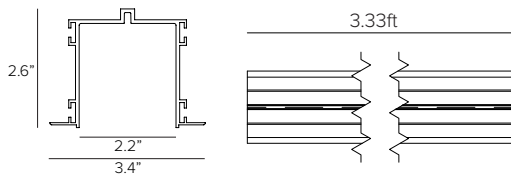

1 - PROFILE (REQUIRED)

Field cuttable OZ LARGE recessed flanged aluminum profile.

Finish   ☐   ☒
Part No.   **1T7067**   **1T7070**