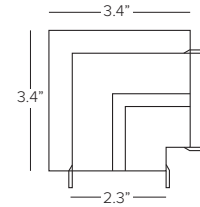

## 4 - JOINT CONNECTORS (OPTIONAL)

●

OZ recessed profile linear joint connector kit, includes 2pcs mechanical linear joints and 4pcs screws. Compatible with small and large profiles.

Part No. **1T7041**

●