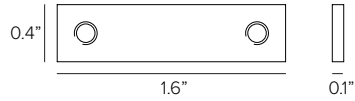

OZ 48V LARGE RECESSED PROFILE

4 - JOINT CONNECTORS (OPTIONAL)

●

OZ recessed profile linear joint connector kit, includes 2pcs mechanical linear joints and 4pcs screws. Compatible with small and large profiles.

Part No. **1T7041**

●