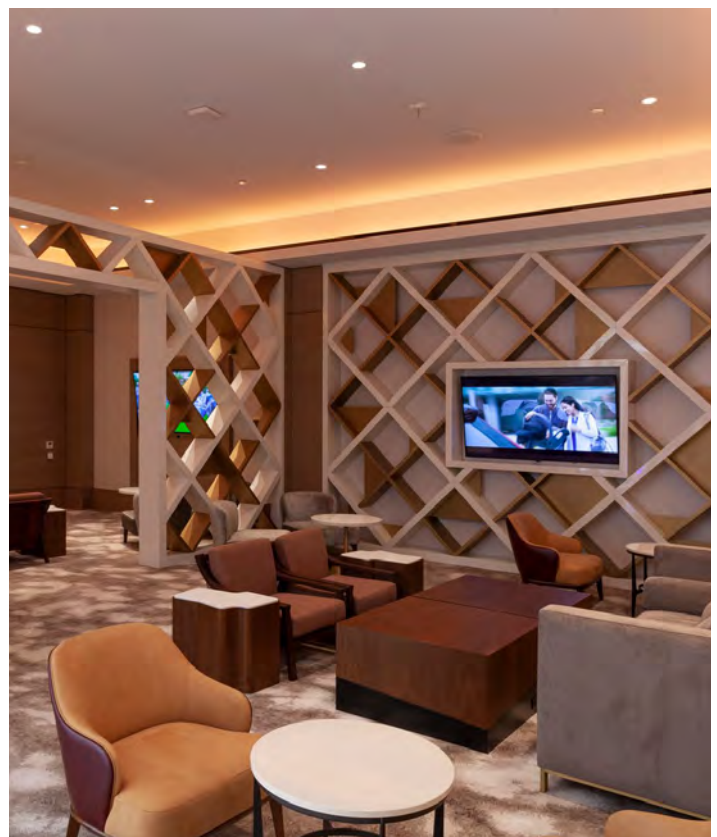

Project
Description
& Details

Ideal for Long
Run Lengths with
Uninterrupted
Illumination

Continuous Consistent
Color in Linear
Applications

Powerful but
Compact Floodlight
Projector

Beautifully
Illuminate
the Coves

Products
Used