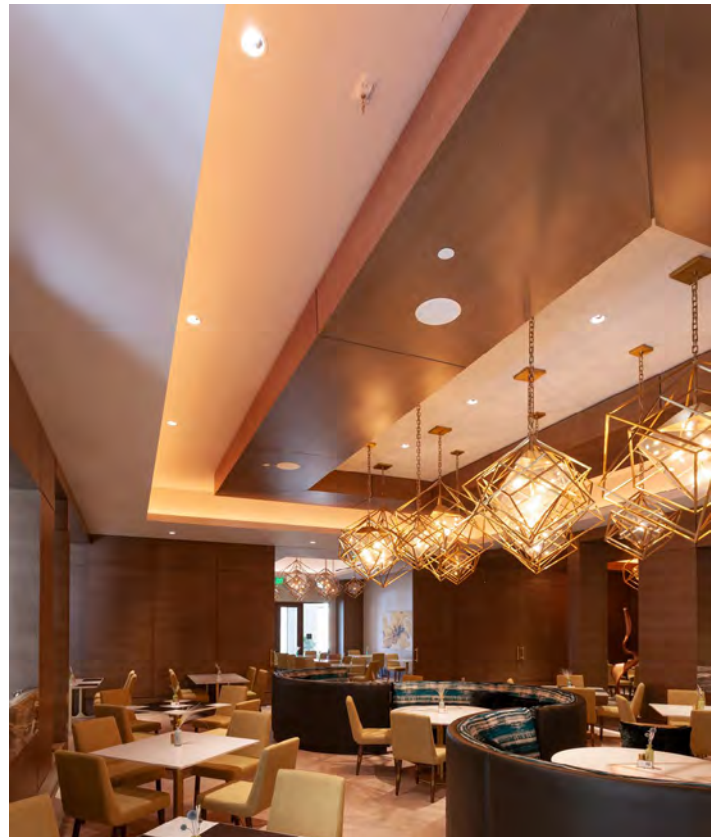

Project
Description
& Details

Ideal for Long
Run Lengths with
Uninterrupted
Illumination

Continuous Consistent
Color in Linear
Applications

Powerful but
Compact Floodlight
Projector

Beautifully
Illuminate
the Coves

Products
Used