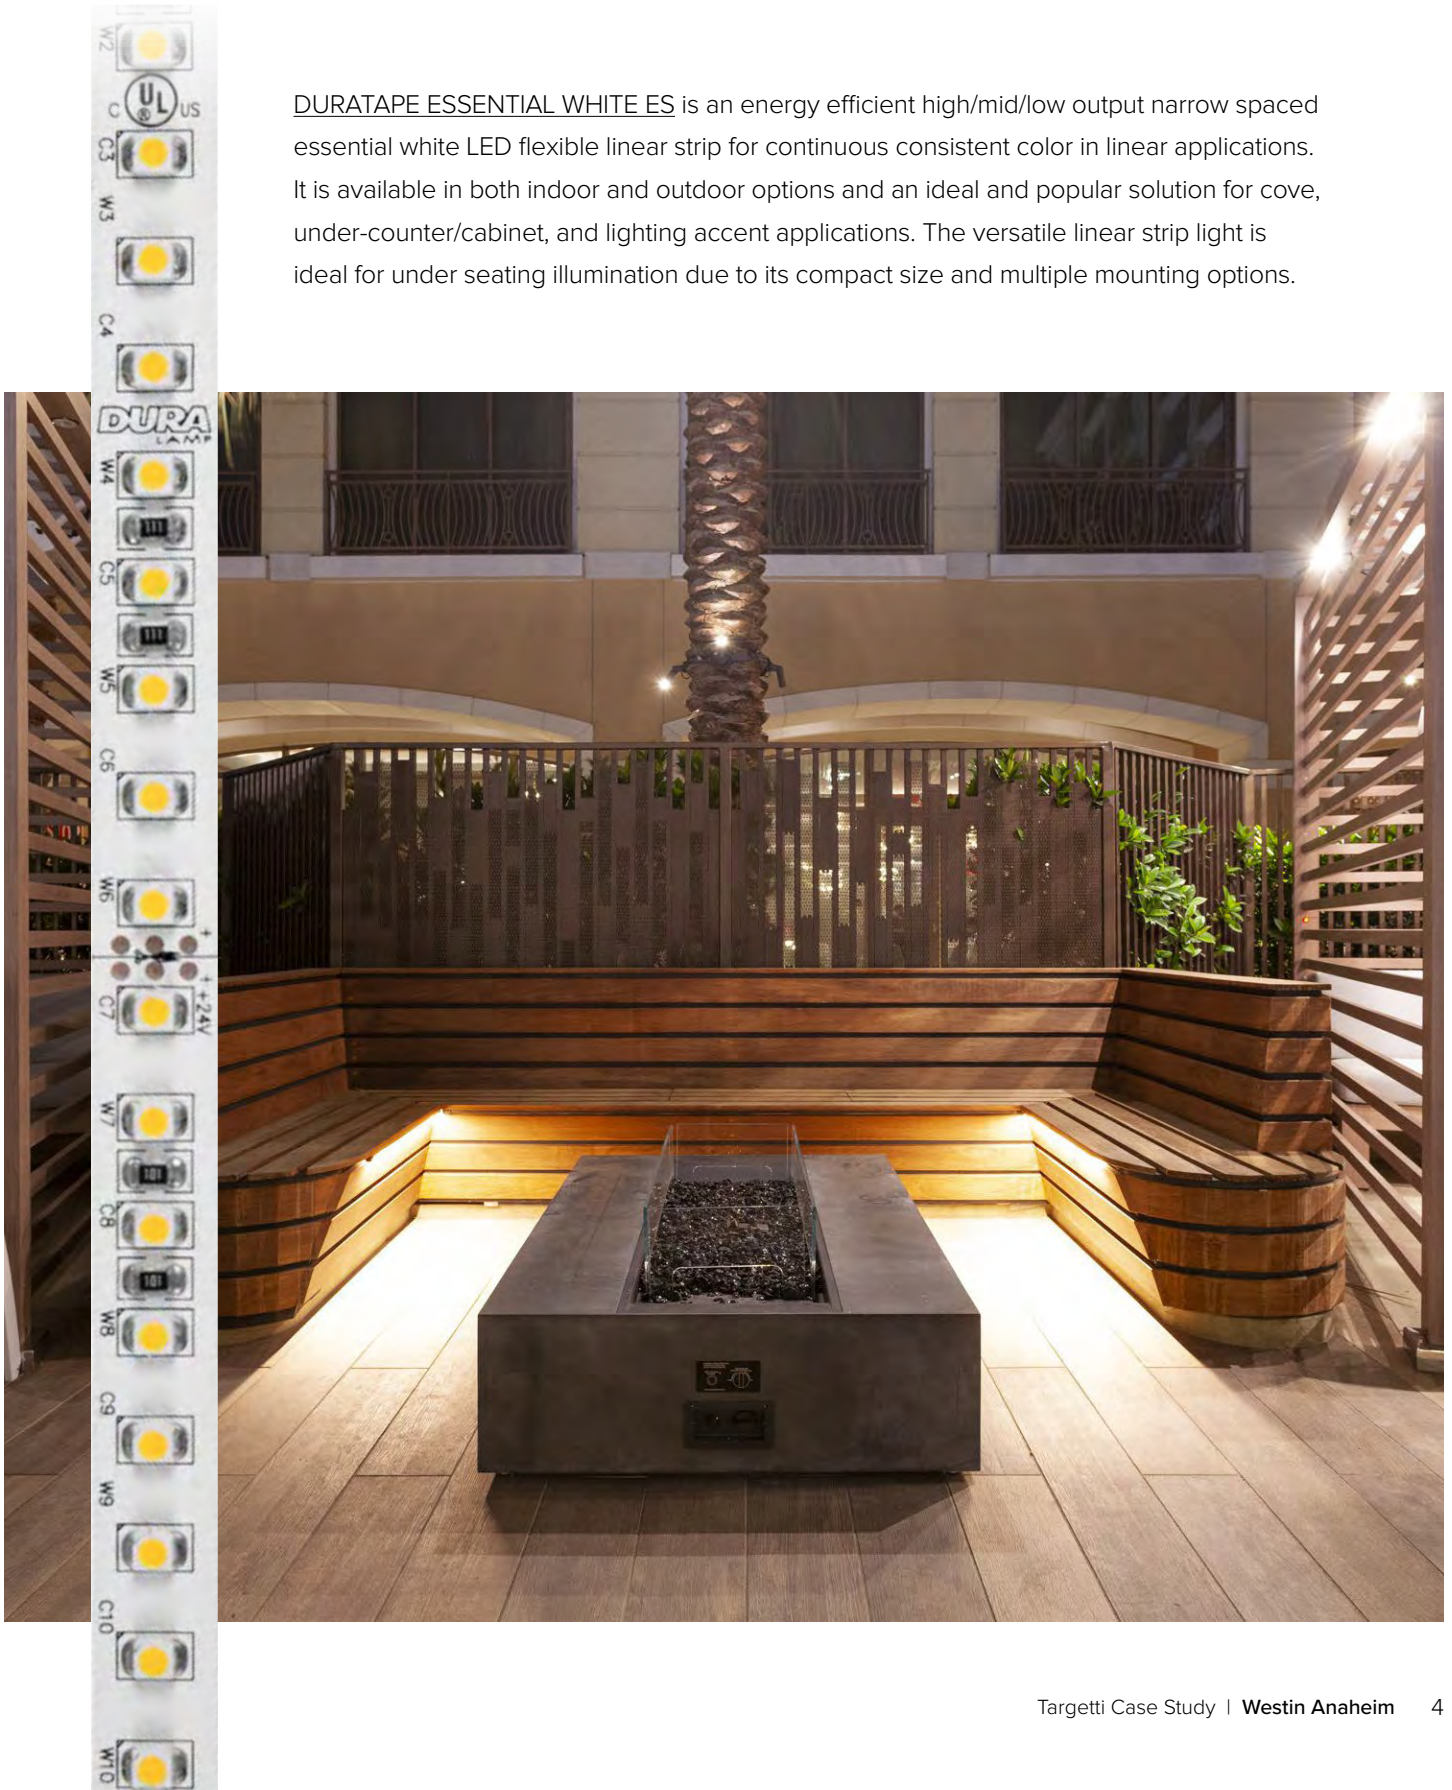

Continuous Consistent Color in Linear Applications

DURATAPE ESSENTIAL WHITE ES is an energy efficient high/mid/low output narrow spaced essential white LED flexible linear strip for continuous consistent color in linear applications. It is available in both indoor and outdoor options and an ideal and popular solution for cove, under-counter/cabinet, and lighting accent applications. The versatile linear strip light is ideal for under seating illumination due to its compact size and multiple mounting options.