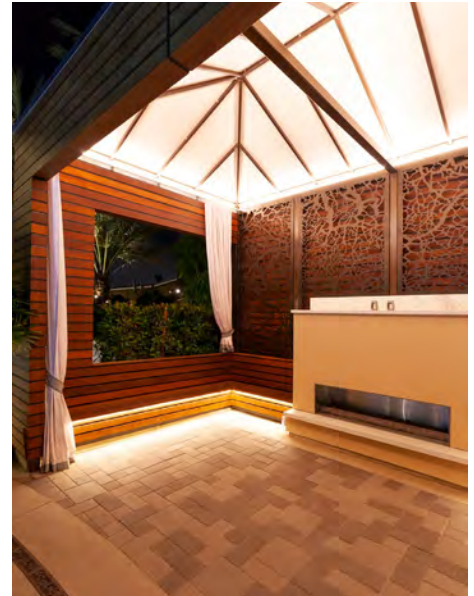

DURAFLEX ARCHITECTURAL Top Flex in 3000K was used to provide toe-kick and cove accent lighting in the luxe cabanas.