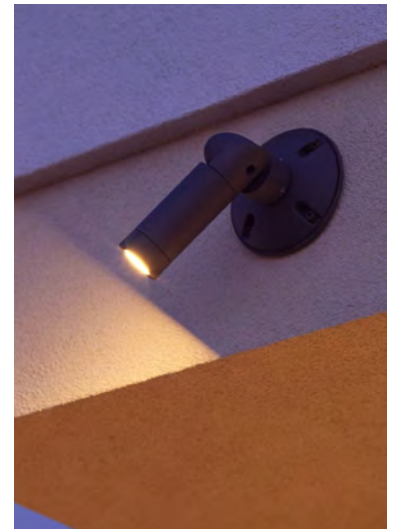

Powerful but Compact Floodlight Projector

A powerful but compact floodlight projector, the [BULLETO MINI](#) was used throughout the landscape lighting design. BULLETO MINI's were installed with tree straps on palm trees that surround the hotel and outdoor pedestrian egress areas.