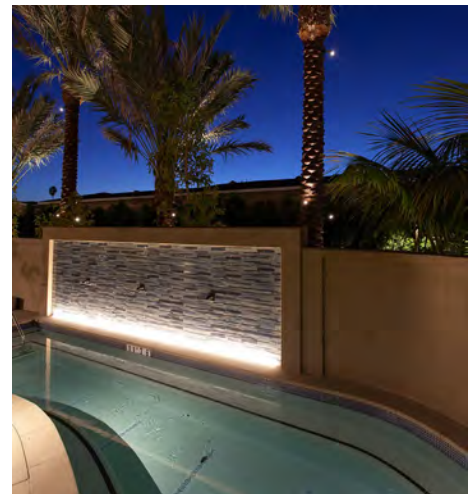

Luxe cabanas surround the outdoor swimming pool area and anchor the ground floor along with a 3,600-square-foot fitness center. The luxury guest area is accented with a variety of exterior lighting including DURAFLEX ARCH TOP FLEX used throughout the cabanas and pool area.