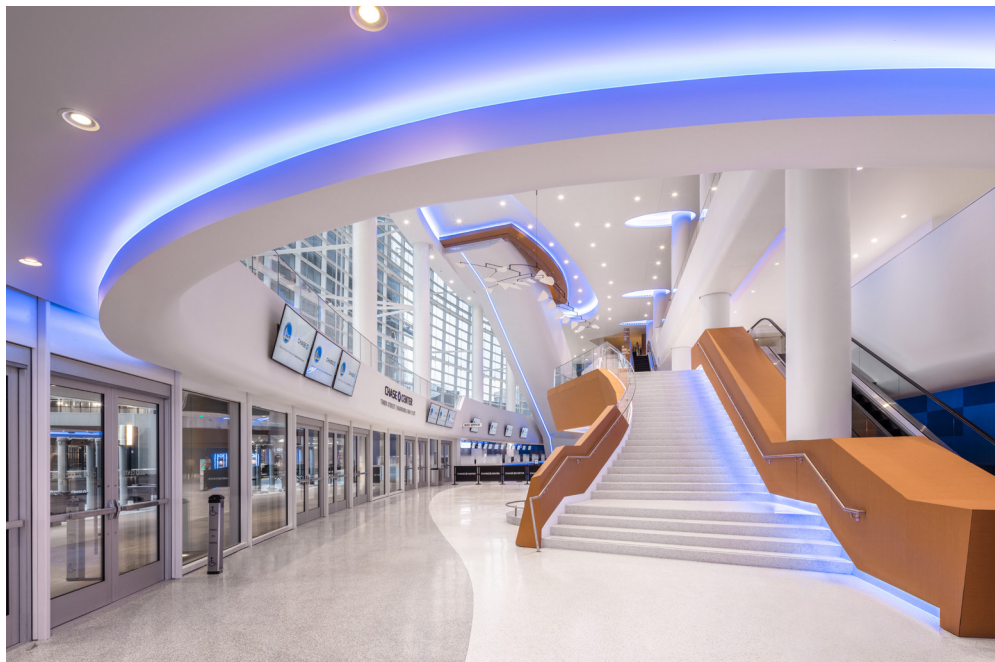

DURA LAMP

a brand of TARGETTI

THE LOBBY

DURATAPE TONES

The customized color cove lighting boldly represents the team's blue and gold color badges and can be seen throughout a variety of the public areas.