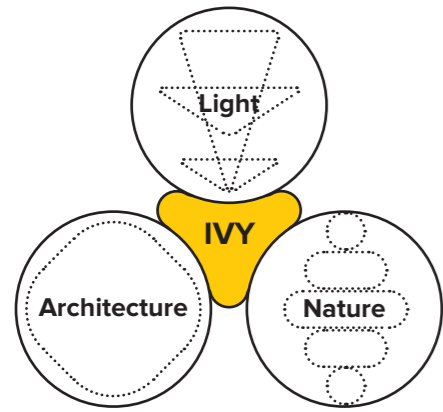

IVY is a new generation of lighting for outdoor spaces.

The common denominator between Architecture, Light, and Nature.

It is the perfect solution for illuminating private terraces, pergolas, outside dining spaces, and porticos. Its flexibility and adaptability make it ideal for installation within existing buildings and structures or new construction.