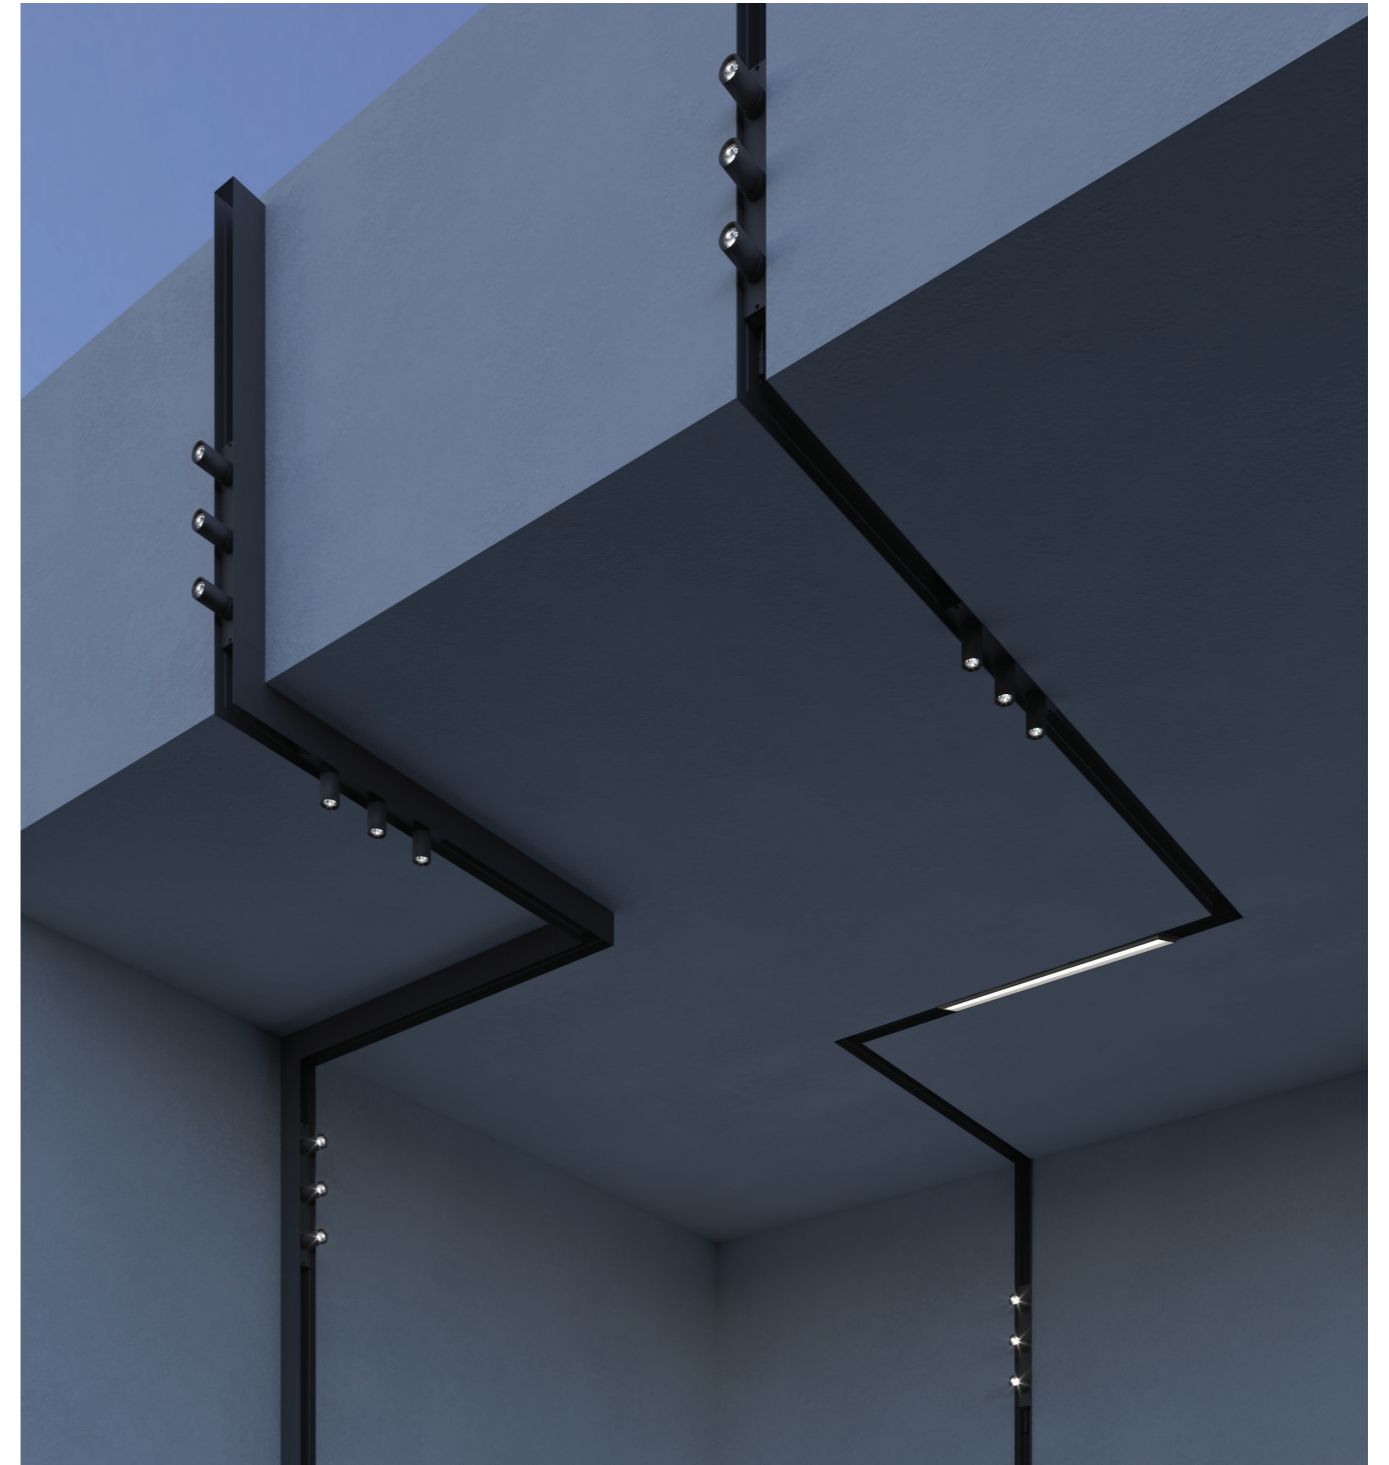

# IVY is a new generation of lighting for outdoor spaces.

# Bringing the Indoors, Outdoors

IVY adapts to fit any environment or public space. A linear, minimal element that integrates discreetly concealing a highly technological system that combines lighting fixtures and accessories, such as audio and wireless sensors. The versatility of system combinations create a seamless flow between interior design and exterior environments, bringing sleek indoor aesthetics to outdoor spaces.

The system is composed of an extruded aluminum load-bearing profile for surface or recessed installations. Various building elements can be installed within the profile: light unit, audio or wireless sensor.

## Technical profile

The mounting profile is composed of extruded aluminum and is available in three different lengths, in two different configurations.

**Surface installation** for use in applications with concrete, wood, or stone materials.  
2.58in width x 3.46in depth  
**Recessed installation** for use in applications with drywall or wood.  
2.60in width x 3.39in depth