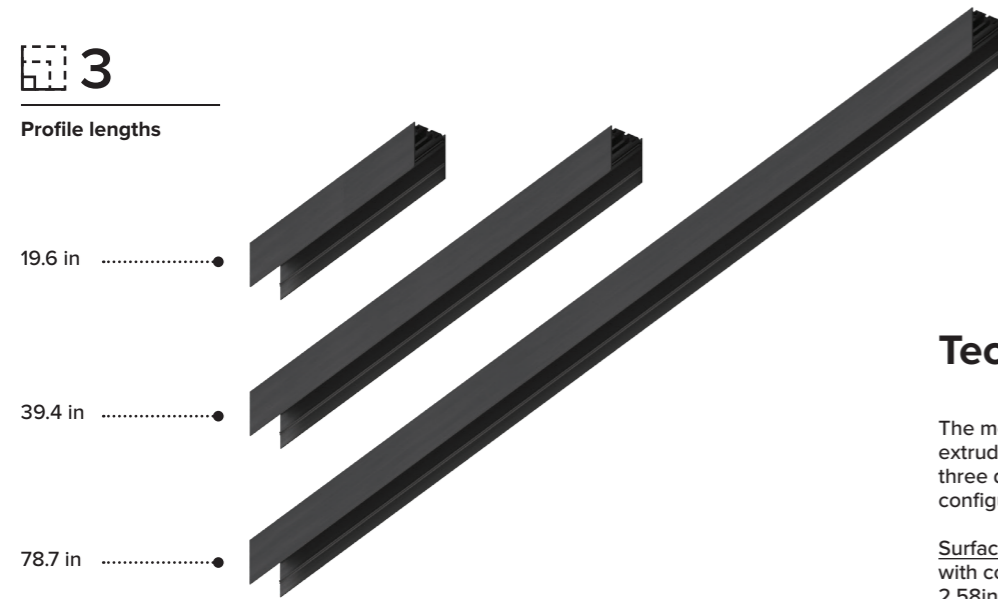

Exploring the System

3

Profile lengths

19.6 in

39.4 in

78.7 in

Technical profile

The mounting profile is composed of extruded aluminum and is available in three different lengths, in two different configurations.

Surface installation for use in applications with concrete, wood, or stone materials.
2.58in width x 3.46in depth
Recessed installation for use in applications with drywall or wood.
2.60in width x 3.39in depth

Different modules can be fixed to at any point along the profile for complete flexibility based on the application.

4

Connection Joints type

L Joints

Linear joint (Already integrated)

Joint connection

L inear connection joints make the system adaptable to various modular lengths and forms that can be either wall or ceiling mounted. The concave and convex L connector joints allow flexibility in creating continuous installations from wall to ceiling or wall to wall configurations.

Light units

LED Colors

2700K
3000K
3500K
4000K

Linear Projector

An assortment of dedicated optical solutions for softly or directly illuminating any outdoor surface. It is the ideal solution for uniformly illuminating a wall or creating effects on surrounding architectural details.

The light module is 35.5in length and is equipped with dedicated LED optics in Wall Grazing, Wall Wash, Flood, and Opal effects.

Cylindrical Projector

The ideal solution to create dramatic effects by focusing on surrounding elements: foliage, tables in a restaurant, seats at the bar, a sculpture or object.

Available in dedicated Spot, Flood and Medium Wide Flood optics.

Projectors are housed in two different widths; a 5.83in single cylinder module and a 17.40in multiple cylinder module.

Suspended Cylinder

The perfect solution to create intimate environments where spotlight illumination is a specific design feature. This solution allows you to move the light to any point to ensure it is always installed at the correct point within the architectural environment. The module has a 23.78in overall suspension length.

Dual male pin IP68 water proof quick disconnect slim connector. System offer various length dual female socket jumper cables for system interconnection.

Remote power supply

Electronic 0-10V dimming provides the ability to have group fixture control per power supply.

Wireless Bluetooth via Casambi provides the ability to have individual fixture control for creating precise settings.