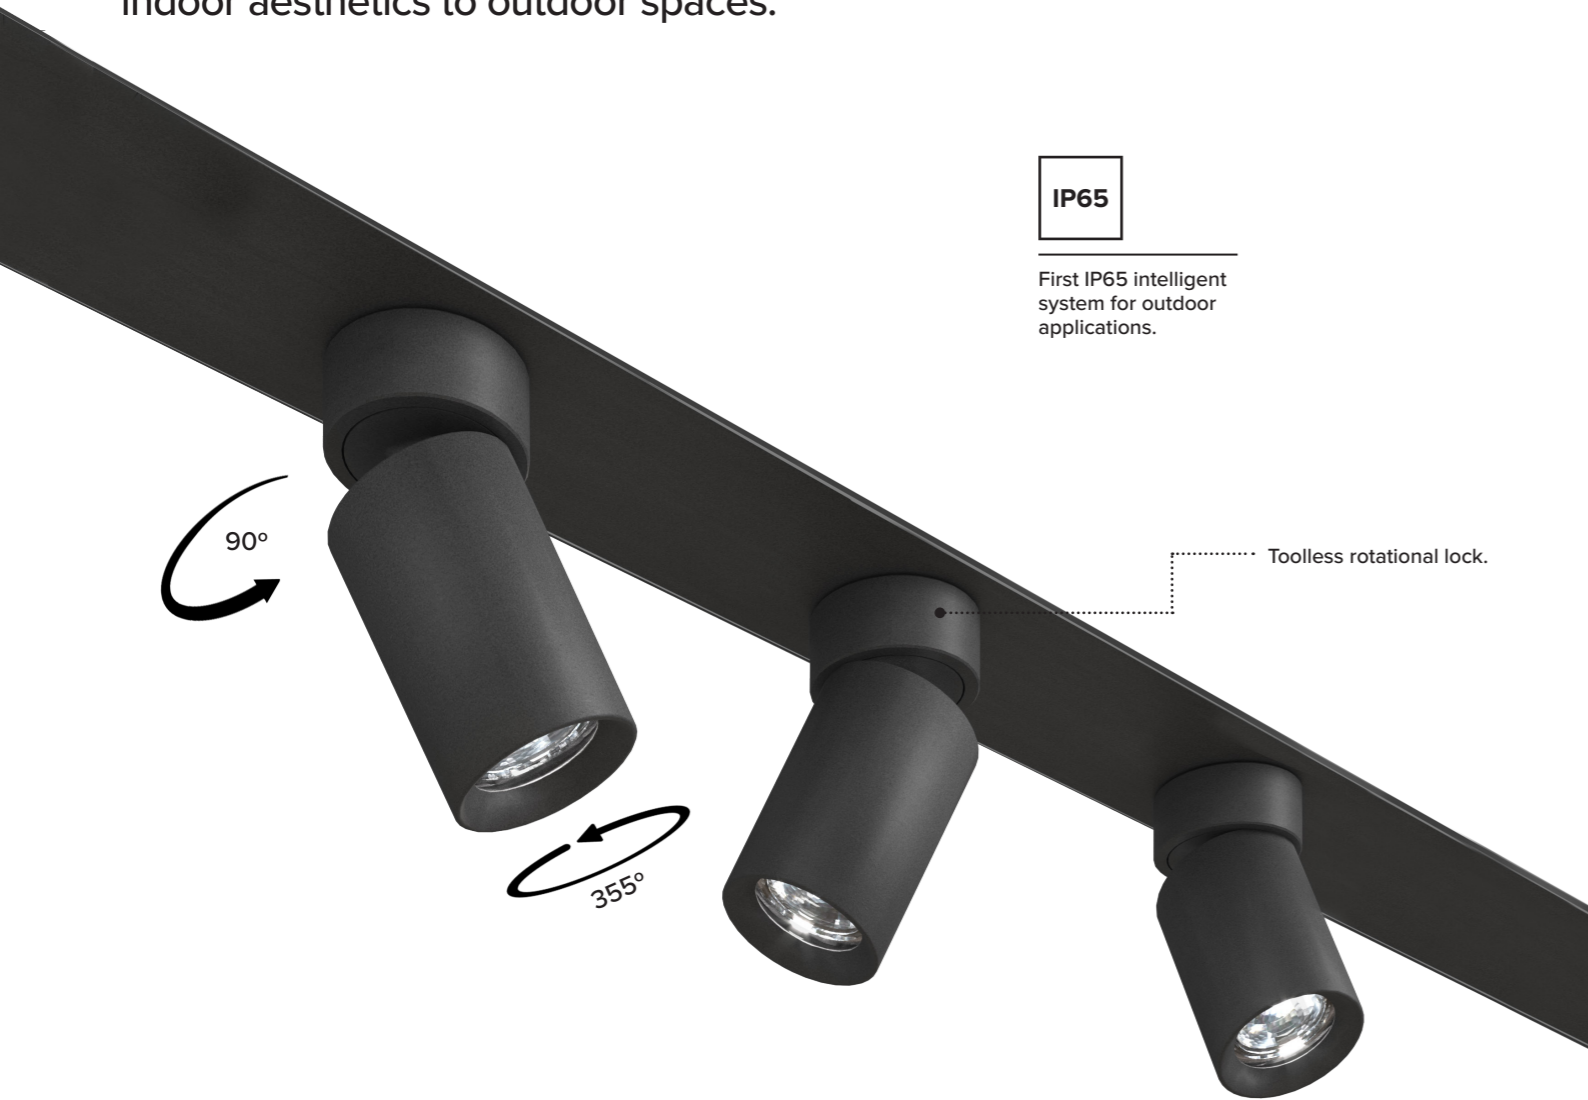

Bringing the Indoors, Outdoors

IVY adapts to fit any environment or public space. A linear, minimal element that integrates discreetly concealing a highly technological system that combines lighting fixtures and accessories, such as audio and wireless sensors. The versatility of system combinations create a seamless flow between interior design and exterior environments, bringing sleek indoor aesthetics to outdoor spaces.

IP65

First IP65 intelligent system for outdoor applications.

Toolless rotational lock.

 Light unit	 Air quality sensor	 Audio
 Temperature sensor	 Light sensors	 Remote lighting scenarios

The system is composed of an extruded aluminum load-bearing profile for surface or recessed installations. Various building elements can be installed within the profile: light unit, audio or wireless sensor.