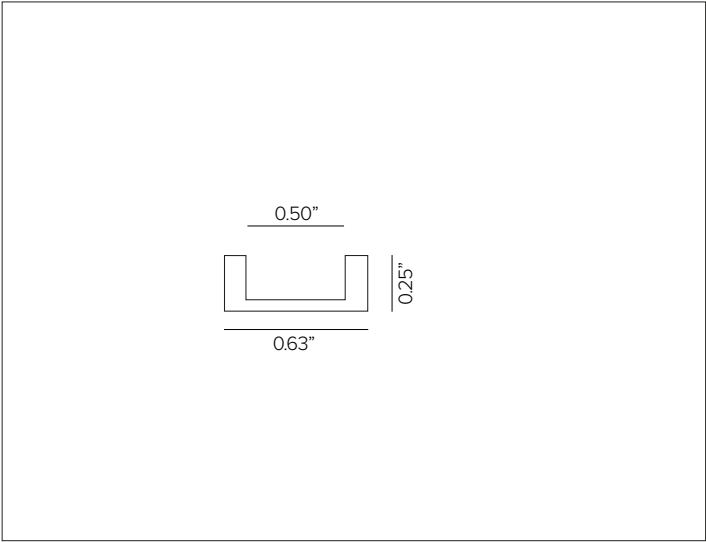

DL-ALUM-U-8 PROFILE

Aluminum U Channel

Low profile aluminum U-Profile. Countersink screw holes, 12" O.C.

Part No. **DL-ALUM-U-8**