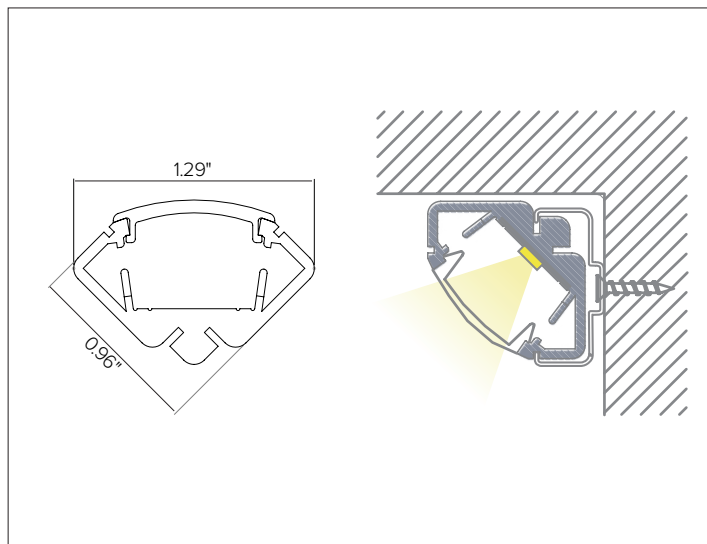

PRAN-U PROFILE

45° Corner Aluminum Universal Profile

Shown with PRAN-U profile and KTPRAN-UEC end cap.

Universal 45° corner anodized aluminum rigid profile complete with lens.

Replacement lens **(OPTIONAL)**.

Lens	Opal Diffused	Asymmetric	Graze	Flood
Optic	120°	89° x 92°	94°x24°	103° x 38°
Part No.	PRAN-U	PRAN-UASYM	PRAN-U30	PRAN-U60

Lens	Opal Diffused	Asymmetric	Graze	Flood
Optic	120°	89° x 92°	94°x24°	103° x 38°
Part No.	PRU-LENS	PRULENSASYM	PRULENS30	PRULENS60

ACCESSORIES

Description Stainless steel mounting clips, 10pcs. Recommended to use 4pcs for per each 2M profile.

Part No. **KTPRAN-UCL**

Description PRAN-U end cap kit, silver finish. 5pcs without hole and 5pcs with hole for connection cable.