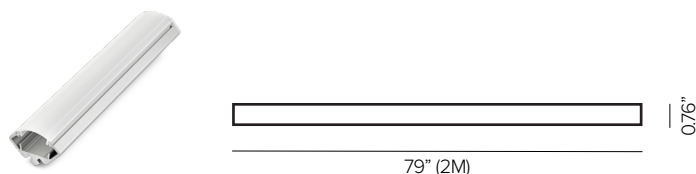

PRAN-U PROFILE

45° Corner Aluminum Universal Profile

Shown with PRAN-U profile and KTPRAN-UEC end cap.

Universal 45° corner anodized aluminum rigid profile complete with lens.

Replacement lens **(OPTIONAL)**.

Lens	Opal Diffused	Asymmetric	Graze	Flood
Optic	120°	89° x 92°	94°x24°	103° x 38°
Part No.	PRAN-U	PRAN-UASYM	PRAN-U30	PRAN-U60

Lens	Opal Diffused	Asymmetric	Graze	Flood
Optic	120°	89° x 92°	94°x24°	103° x 38°
Part No.	PRU-LENS	PRULENSASYM	PRULENS30	PRULENS60

ACCESSORIES

Description Stainless steel mounting clips, 10pcs. Recommended to use 4pcs for per each 2M profile.

Part No. **KTPRAN-UCL**

Description PRAN-U end cap kit, silver finish. 5pcs without hole and 5pcs with hole for connection cable.