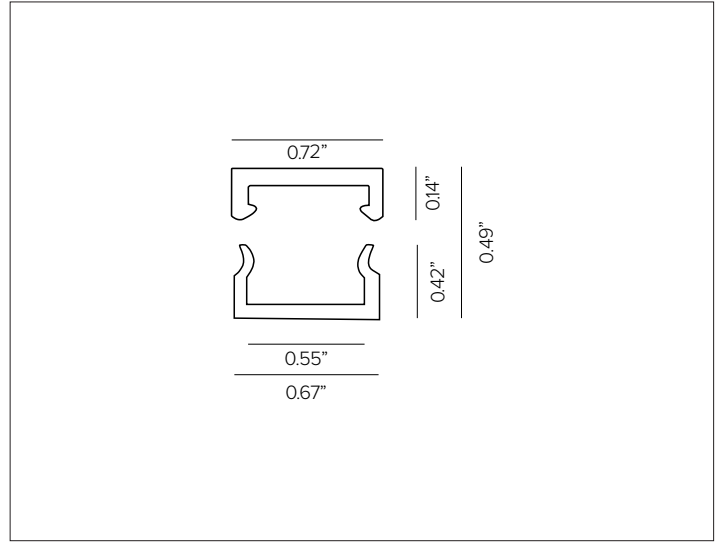

## Two-Piece PVC Mounting Tube

Two-piece PVC mounting tube, white opaque base with cover (clear or frosted).  
Countersink screw holes, 12" O.C.

Cover Diffusion	Clear	10% Frosted	30% Frosted	60% Frosted
-----------------	-------	-------------	-------------	-------------