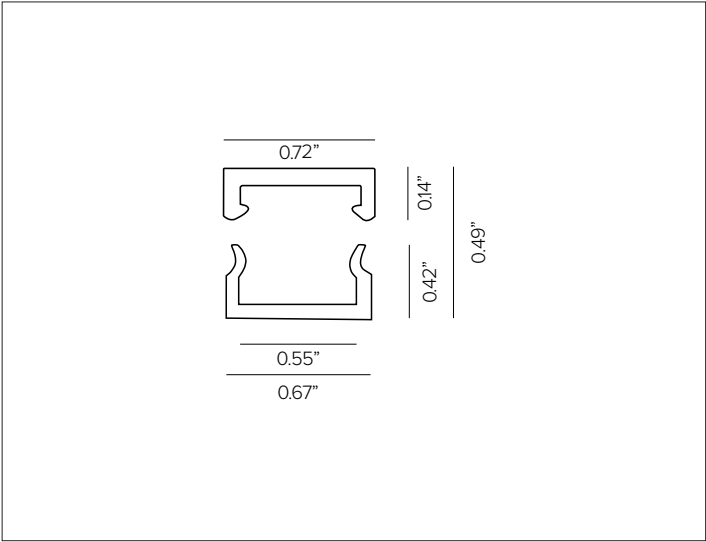

DLW2PCC PROFILE

Two-Piece PVC Mounting Tube

Two-piece PVC mounting tube, white opaque base with cover (clear or frosted).
Countersink screw holes, 12" O.C.

Cover Diffusion	Clear	10% Frosted	30% Frosted	60% Frosted
Part No.	DLW2PCC	DLW2PCF10	DLW2PCF30	DLW2PCF60