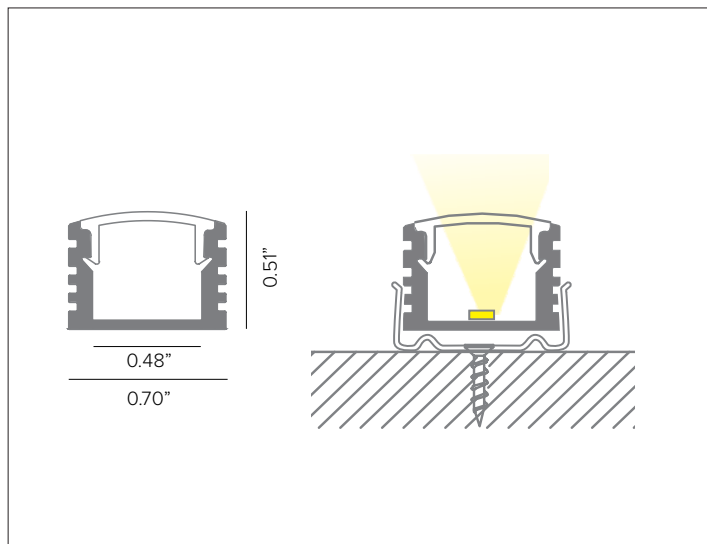

## Compact Surface Aluminum Profile

Shown with P02B-S-PF-200 profile and P02B-A-EC end cap.

Compact aluminum profile with frosted polycarbonate lens for surface installation.

Part No. **P02B-S-PF-200**