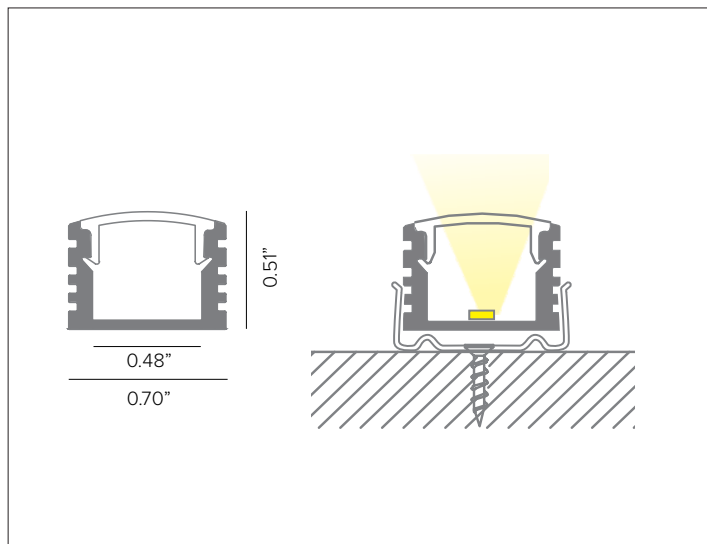

## Compact Surface Aluminum Profile

Shown with P02B-S-PF-300 profile and P02B-A-EC end cap.

Compact aluminum profile with polycarbonate screen for surface or flush recessed installation.

**Profile must be shipped via freight only. For efficient shipping via UPS/Fedex, lengths can be cut to 59" upon request.**