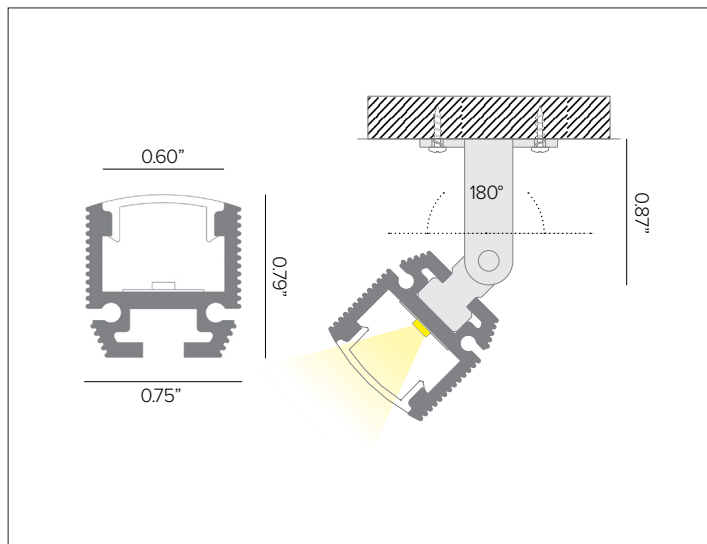

P02C PROFILE

Adjustable Aluminum Profile

Shown with P02C-S-PF-300 profile with P02C-A-OB bracket and P02C-A-EC end cap.

0.79"

118" (3M)

Surface mount adjustable aluminum profile with opal polycarbonate lens.

Profile must be shipped via freight only. For efficient shipping via UPS/Fedex, lengths can be cut to 59" upon request.

Part No. **P02C-S-PF-300**

ACCESSORIES

Description P02C Stainless steel mounting bracket, 6pcs. Recommended to use 6pcs for per each 3M profile.

Part No. **P02C-A-OB**

Description P02C end cap kit, silver finish. 3pcs without hole and 3pcs with hole for connection cable.

Part No. **P02C-A-EC**