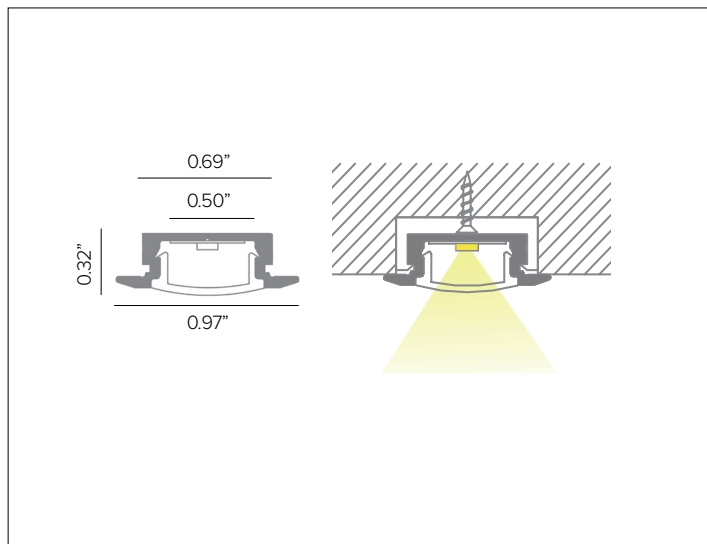

P02H PROFILE

Recessed Aluminum Profile

Shown with P02H-S-PF-300 profile and P02H-A-EC end cap.

Aluminum profile with opal polycarbonate lens for recessed installation with limited width. **Profile must be shipped via freight only. For efficient shipping via UPS/Fedex, lengths can be cut to 59\"**

Part No. **P02H-S-PF-300**

ACCESSORIES

Description P02H Stainless steel mounting clips, 6pcs.

Part No. **P02H-A-MC**

Description P02H end cap kit. 3pcs without hole and 3pcs with hole for connection cable.

Part No. **P02H-A-EC**

Description P02H Junction brackets silver finish, 3pcs.

Part No. **P02H-A-CP**

Description P02H 90° angle junction brackets silver finish, 3pcs.

Part No. **P02H-A-CP90**