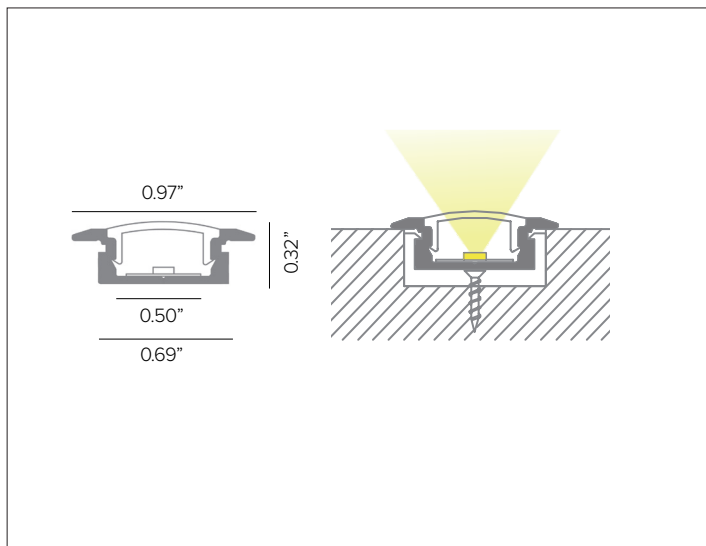

## Recessed Aluminum Profile

Shown with P02H-S-PF-300 profile and P02H-A-EC end cap.

118" (3M)

Aluminum profile with opal polycarbonate lens for recessed installation with limited width. **Profile must be shipped via freight only. For efficient shipping via UPS/ Fedex, lengths can be cut to 59" upon request.**