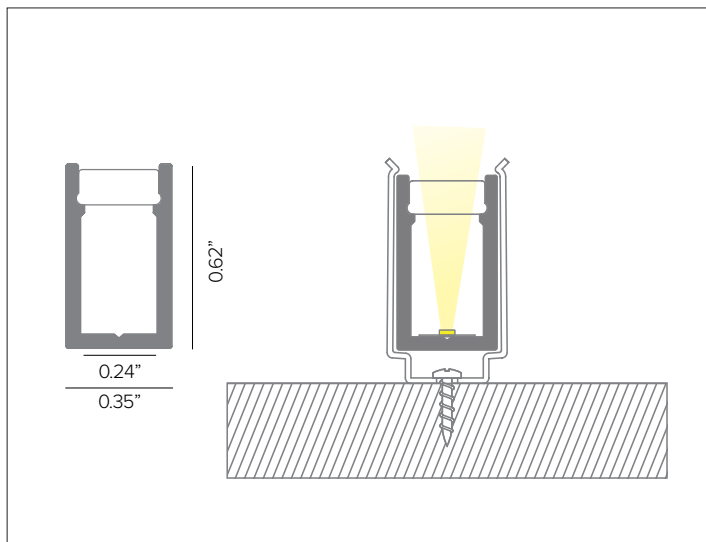

P03A PROFILE

Slim Surface Aluminum Profile

Shown with P03A-S-PF-200 profile and P03A-A-EC end cap.

Aluminum profile with opal polycarbonate lens.

Part No. **P03A-S-PF-200**

ACCESSORIES

Description P03A stainless steel mounting clips, 4pcs. Recommended to use 4pcs for per each 3M profile.

Part No. **P03A-A-MC**

Description P03A end cap kit, silver finish. 2pcs without hole and 2pcs with hole for connection cable.

Part No. **P03A-A-EC**