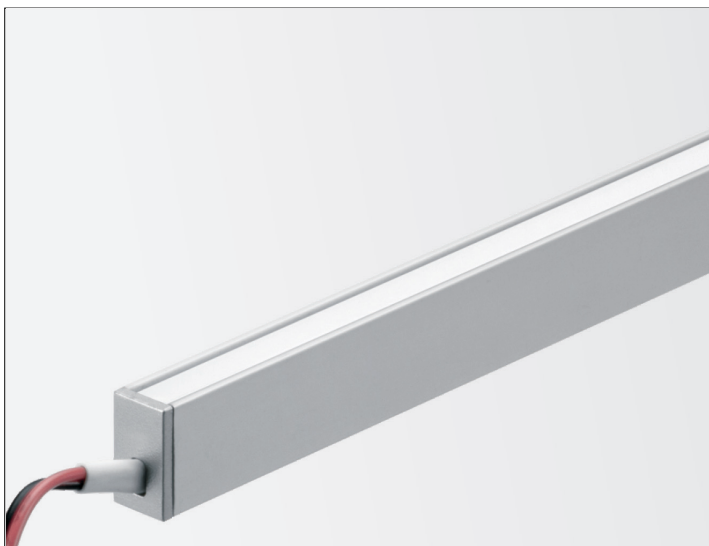

P03A PROFILE

Slim Surface Aluminum Profile

Shown with P03A-S-PF-200 profile and P03A-A-EC end cap.

Aluminum profile with opal polycarbonate lens.

Part No. **P03A-S-PF-200**

ACCESSORIES

Description P03A stainless steel mounting clips, 4pcs. Recommended to use 4pcs for per each 3M profile.

Part No. **P03A-A-MC**

Description P03A end cap kit, silver finish. 2pcs without hole and 2pcs with hole for connection cable.

Part No. **P03A-A-EC**