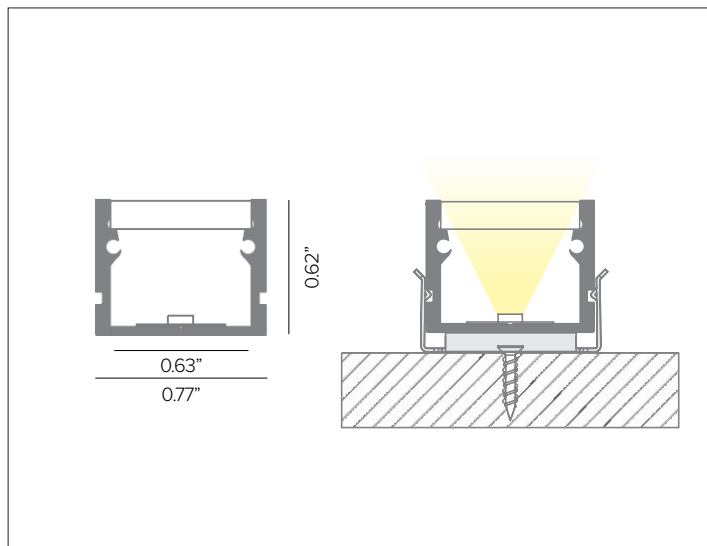

P03B PROFILE

Surface Aluminum Profile

Shown with P03B-S-PF-200 profile and P03B-A-EC end cap.

79" (2M)

Aluminum profile with thick opal polycarbonate lens with uniform light distribution for surface installation.

Part No. P03B-S-PF-200

ACCESSORIES

Description Metal mounting clips, 6pcs. Recommended to use 3pcs for per each 2M profile.

Part No. P03B-A-MC

Description P03B end cap kit, silver finish. 3pcs without hole and 3pcs with hole for connection cable.