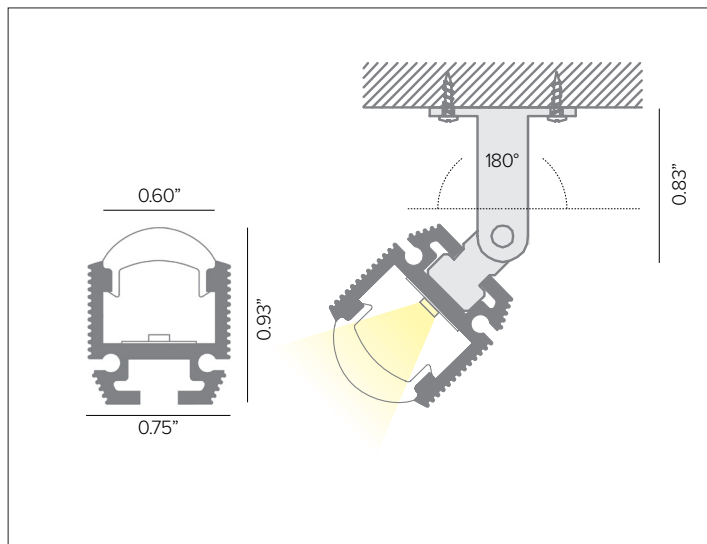

P03C PROFILE

Adjustable Aluminum Profile

Shown with P03C-S-PF-300 profile with P03C-A-OB bracket and P03C-A-EC end cap.

Surface mount adjustable aluminum profile with opal polycarbonate lens. Lens shape creates narrower illumination.

Profile must be shipped via freight only. For efficient shipping via UPS/Fedex, lengths can be cut to 59" upon request.

Part No. **P03C-S-PF-300**

ACCESSORIES

Description P03C stainless steel mounting bracket, 6pcs. Recommended to use 6pcs per each 3M profile.

Part No. **P03C-A-OB**

Description P03C end cap kit, silver finish. 3pcs without hole and 3pcs with hole for connection cable.

Part No. **P03C-A-EC**