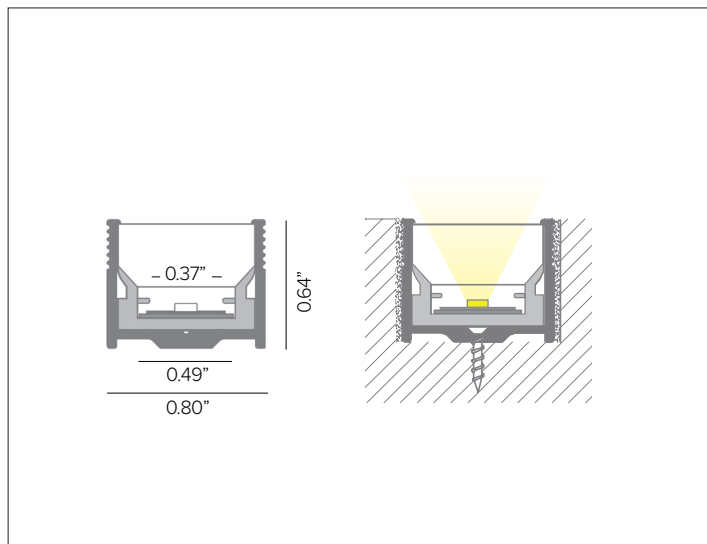

## Recessed Aluminum Profile

Shown with P03E-S-PF-200 profile and P03E-A-EC end cap.

Aluminum high impact walk over rated profile with thick opal polycarbonate lens with uniform light distribution for recessed installation.  
Dimension: 79"L (2M).