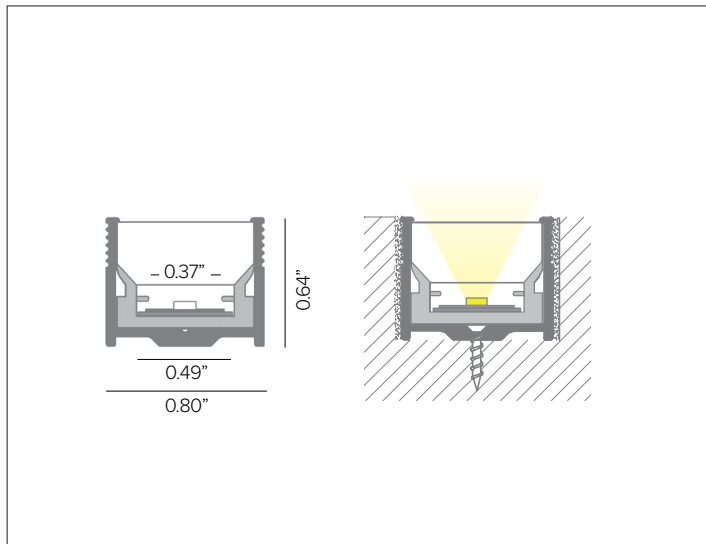

P03E PROFILE

Recessed Aluminum Profile

Shown with P03E-S-PF-300 profile and P03E-A-EC end cap.

Aluminum high impact walk over rated profile with frosted polycarbonate lens for recessed installation.

Profile must be shipped via freight only. For efficient shipping via UPS/FedEx, lengths can be cut to 59" upon request.

Part No. **P03E-S-PF-300**

ACCESSORIES

Description P03E end cap kit. 3pcs without hole and 3pcs with hole for connection cable.

Part No. **P03E-A-EC**