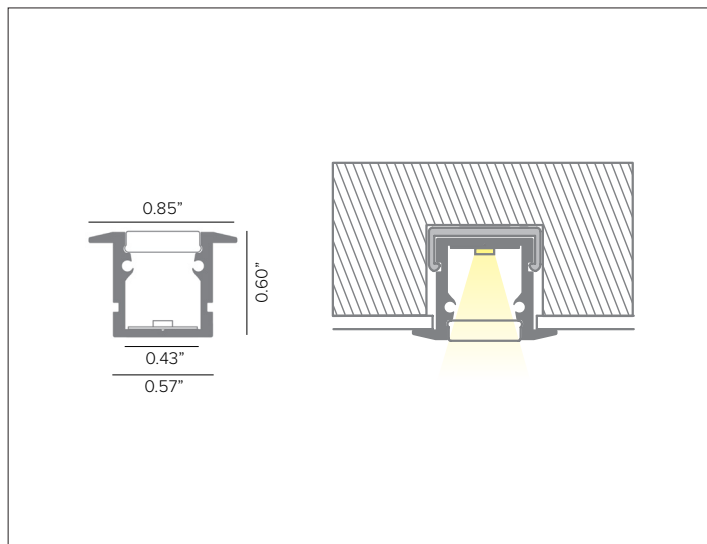

P03H PROFILE

Recessed Aluminum Profile

Shown with P03H-S-PF-300 profile and P03H-A-EC end cap.

Aluminum profile with frosted polycarbonate lens for recessed installation.

Profile must be shipped via freight only. For efficient shipping via UPS/Fedex, lengths can be cut to 59" upon request.

Part No. **P03H-S-PF-300**

ACCESSORIES

Description P03H stainless steel mounting clips, 6pcs. Recommended to use 6pcs for per each 3M profile.

Part No. **P03H-A-MC**

Description P03H end cap kit, silver finish. 3pcs without hole and 3pcs with hole for connection cable.

Part No. **P03H-A-EC**

Description Metal ceiling attachment springs, 3pcs.

Part No. **P03F-A-EC**