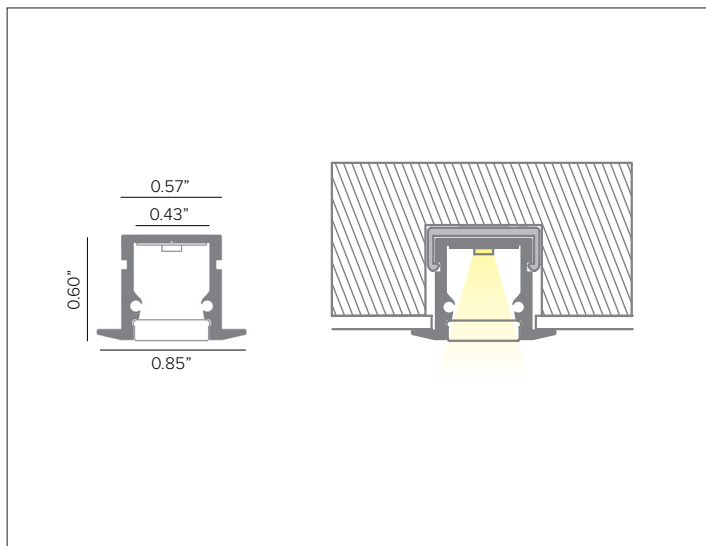

P03H PROFILE

Recessed Aluminum Profile

Shown with P03H-S-PF-300 profile and P03H-A-EC end cap.

118" (3M)

Aluminum profile with frosted polycarbonate lens for recessed installation.

Profile must be shipped via freight only. For efficient shipping via UPS/Fedex, lengths can be cut to 59" upon request.

Part No. **P03H-S-PF-300**

ACCESSORIES

Description P03H stainless steel mounting clips, 6pcs. Recommended to use 6pcs for per each 3M profile.

Part No. **P03H-A-MC**

Description P03H end cap kit, silver finish. 3pcs without hole and 3pcs with hole for connection cable.

Part No. **P03H-A-EC**

1.17"

Description Metal ceiling attachment springs, 3pcs.

Part No. **P03F-A-EC**