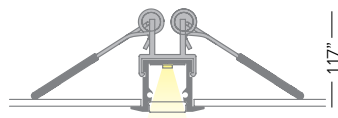

Description Metal ceiling attachment springs, 3pcs.

Part No. **P03F-A-EC**