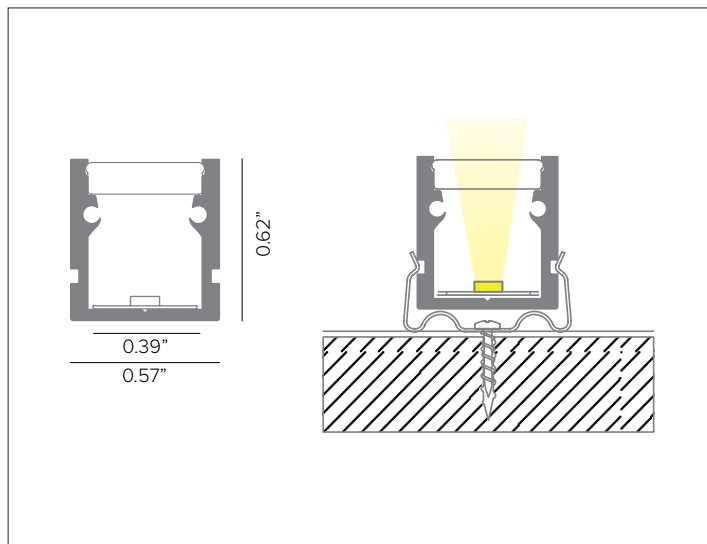

## Surface Aluminum Profile

Shown with P04A-S-PF-200 profile and P04A-A-EC end cap.

79" (2M)

Aluminum profile with frosted polycarbonate lens for surface installation.

Part No. **P04A-S-PF-200**

### ACCESSORIES

*Description* P04A stainless steel mounting clips with screws, 4pcs. Recommended to use 4pcs for per each 2M profile.

Part No. **P04A-A-MC**

*Description* P04A end cap kit, silver finish. 2pcs without hole and 2pcs with hole for connection cable.