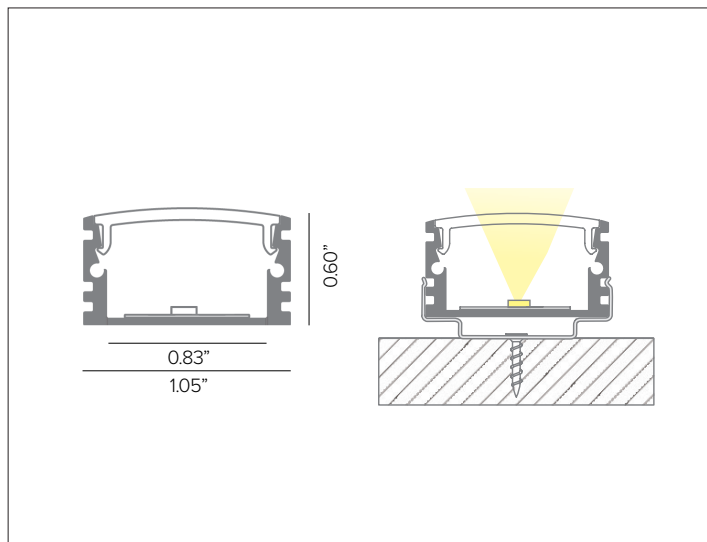

P04B PROFILE

Surface Aluminum Profile

Shown with P04B-S-PF-300 profile and P04B-A-EC end cap.

118" (3M)

Aluminum profile with opal polycarbonate lens for surface or recessed with suitable clips.

Profile must be shipped via freight only. For efficient shipping via UPS/Fedex, lengths can be cut to 59" upon request.

Part No. **P04B-S-PF-300**

ACCESSORIES

Description P04B stainless steel mounting clips and screws, 6pcs. Recommended to use 6pcs for per each 3M profile.

Part No. **P04B-A-MC**

Description P04B end cap kit. 3pcs without hole and 3pcs with hole for connection cable.