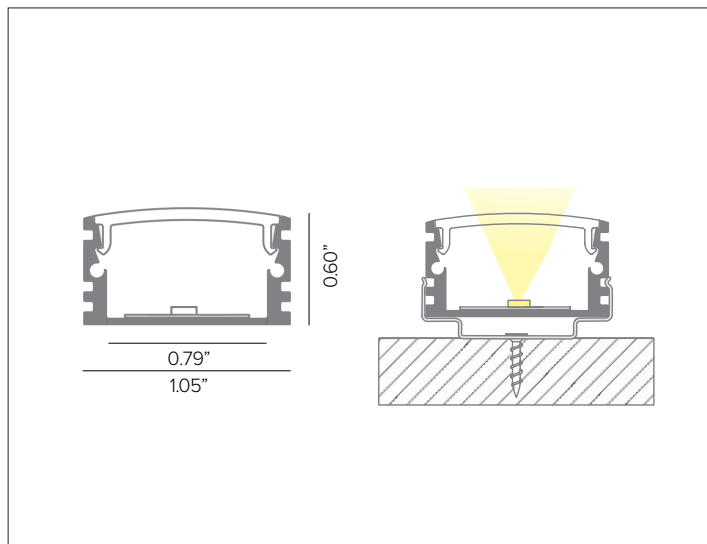

P04B PROFILE

Surface Aluminum Profile

Shown with P04B-S-PF-300 profile and P04B-A-EC end cap.

118" (3M)

Aluminum profile with frosted polycarbonate lens for surface installation.

Profile must be shipped via freight only. For efficient shipping via UPS/Fedex, lengths can be cut to 59" upon request.

Part No. **P04B-S-PF-300**

ACCESSORIES

Description P04B stainless steel mounting clips and screws, 6pcs. Recommended to use 6pcs for per each 3M profile.

Part No. **P04B-A-MC**

Description P04B end cap kit. 3pcs without hole and 3pcs with hole for connection cable.