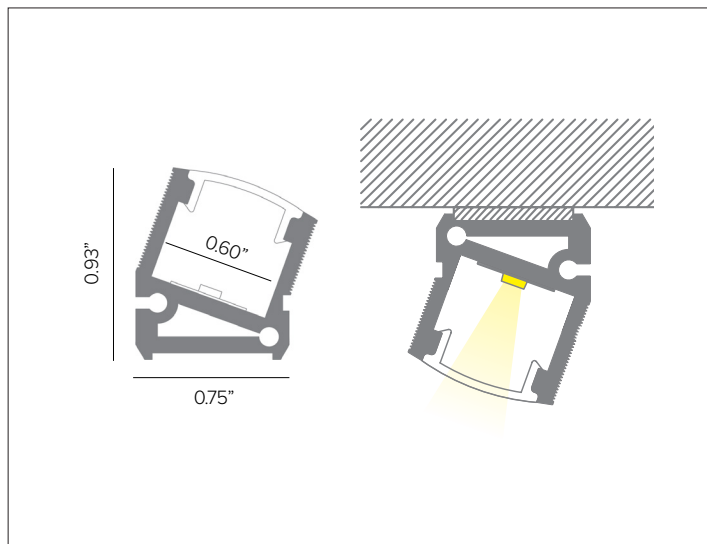

P04C PROFILE

Angled Aluminum Profile

Shown with P04C-S-PF-300 profile and P04C-A-EC end cap.

Fixed 30° angled aluminum profile frosted polycarbonate lens for surface installation.

Profile must be shipped via freight only. For efficient shipping via UPS/FedEx, lengths can be cut to 59" upon request.

Part No. **P04C-S-PF-300**

ACCESSORIES

Description P04C end cap kit, silver finish. 3pcs without hole and 3pcs with hole for connection cable.

Part No. **P04C-A-EC**