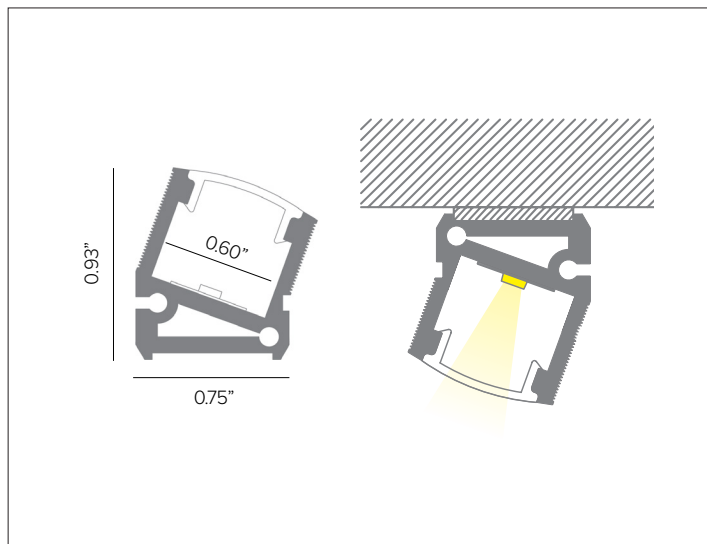

P04C PROFILE

Angled Aluminum Profile

Shown with P04C-S-PF-300 profile and P04C-A-EC end cap.

Fixed 30° angled aluminum profile opal polycarbonate lens for surface installation.

Profile must be shipped via freight only. For efficient shipping via UPS/FedEx, lengths can be cut to 59" upon request.

Part No. **P04C-S-PF-300**

ACCESSORIES

Description P04C end cap kit, silver finish. 3pcs without hole and 3pcs with hole for connection cable.

Part No. **P04C-A-EC**