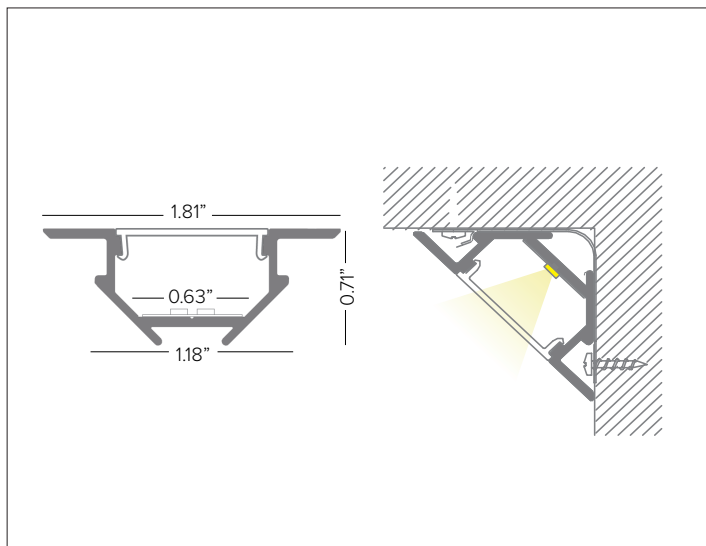

P04F PROFILE

Angled Aluminum Profile

Shown with P04F-S-PF-300 profile and P04F-A-EC end cap.

Aluminum profile with frosted polycarbonate lens for use in surface 90° angles.

Profile must be shipped via freight only. For efficient shipping via UPS/ Fedex, lengths can be cut to 59" upon request.

Part No. **P04F-S-PF-300**

ACCESSORIES

Description P04F metal mounting clips, 6pcs. Recommended to use 6pcs for per each 3M profile.

Part No. **P04F-A-MC**

Description P04F end cap kit. 3pcs without hole and 3pcs with hole for connection cable.