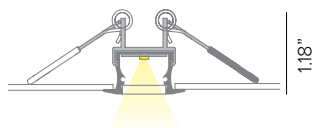

Description P04H Metal ceiling attachment springs, 3pcs.

Part No. **P04H-A-FS**