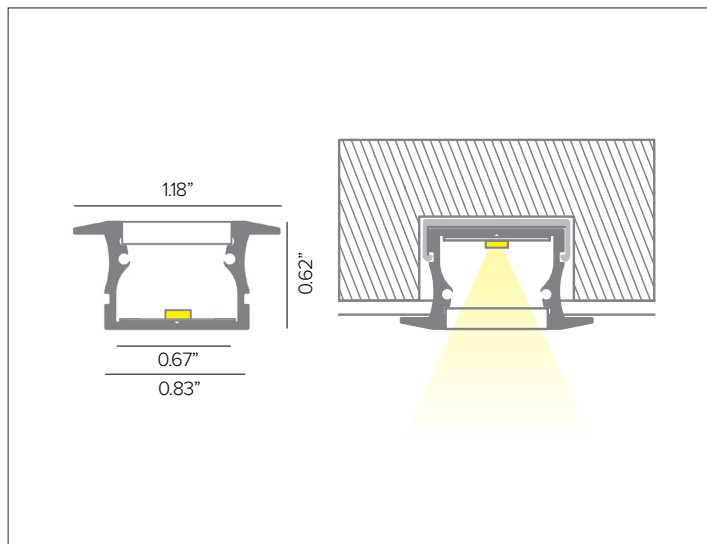

## Recessed Aluminum Profile

Shown with P04H-S-PF-300 profile and P04H-A-EC end cap.

118" (3M)

Aluminum profile with frosted polycarbonate lens for recessed installation.  
Dimension: 118" L (3M).

**Profile must be shipped via freight only. For efficient shipping via UPS/  
Fedex, lengths can be cut to 59" upon request.**