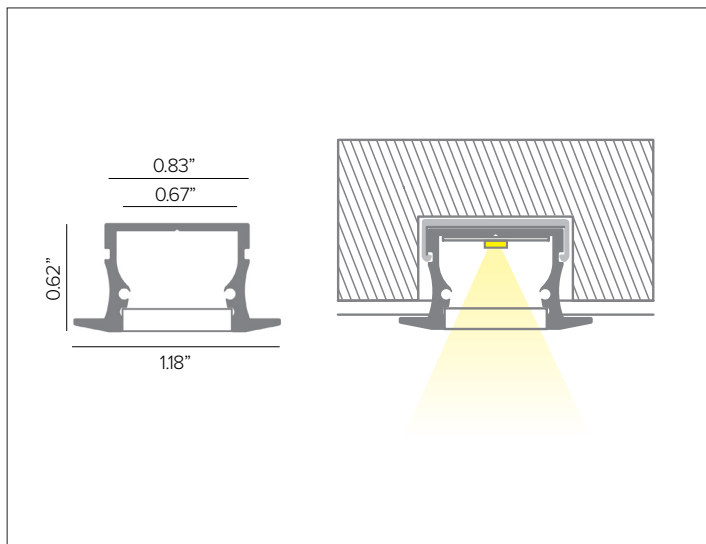

## Recessed Aluminum Profile

Shown with P04H-S-PF-300 profile and P04H-A-EC end cap.

Aluminum profile with frosted polycarbonate lens for recessed installation.  
Dimension: 118" L (3M).

**Profile must be shipped via freight only. For efficient shipping via UPS/  
Fedex, lengths can be cut to 59" upon request.**