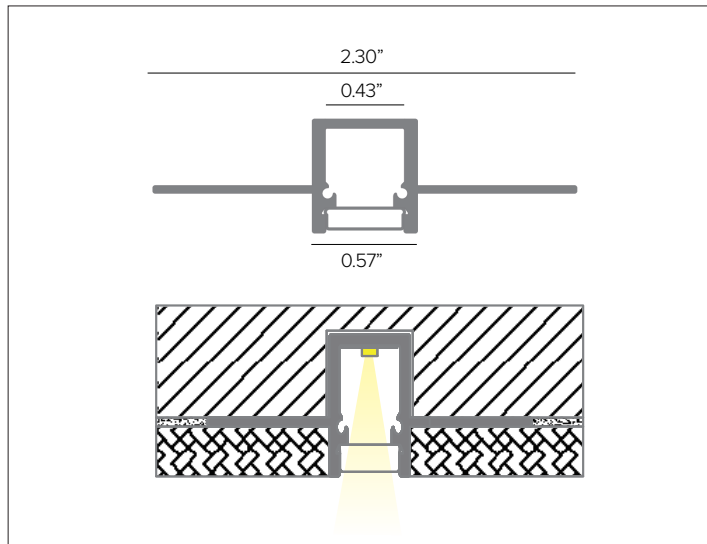

## Trimless Mud-In Aluminum Profile

Shown with P05B-S-PF-300 profile and no end cap.

Recessed trimless mud-in flush aluminum profile with frosted polycarbonate lens.

**Profile must be shipped via freight only. For efficient shipping via UPS/Fedex, lengths can be cut to 59" upon request.**

### ACCESSORIES

Description P05B end cap kit. 3pcs without hole and 3pcs with hole for connection cable.

Part No. **P05B-A-EC**