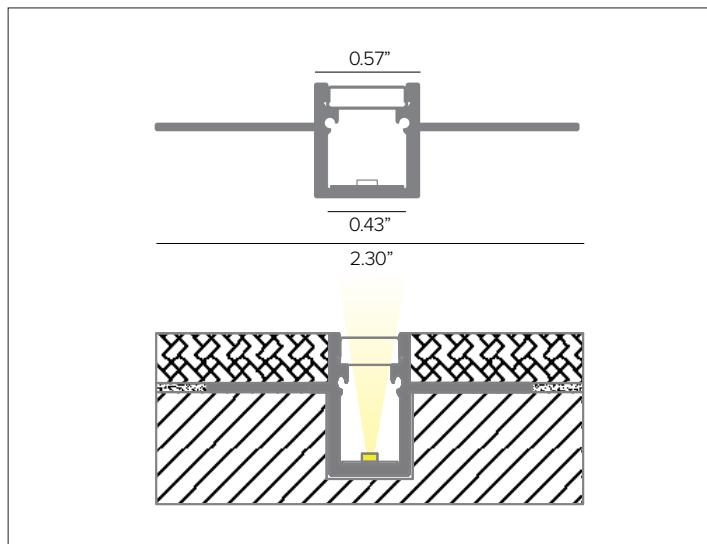

## Trimless Mud-In Aluminum Profile

Shown with P05B-S-PF-300 profile and no end cap.

Recessed trimless mud-in flush aluminum profile with frosted polycarbonate lens.

**Profile must be shipped via freight only. For efficient shipping via UPS/Fedex, lengths can be cut to 59\"/>**

### ACCESSORIES

Description P05B end cap kit. 3pcs without hole and 3pcs with hole for connection cable.

Part No. **P05B-A-EC**