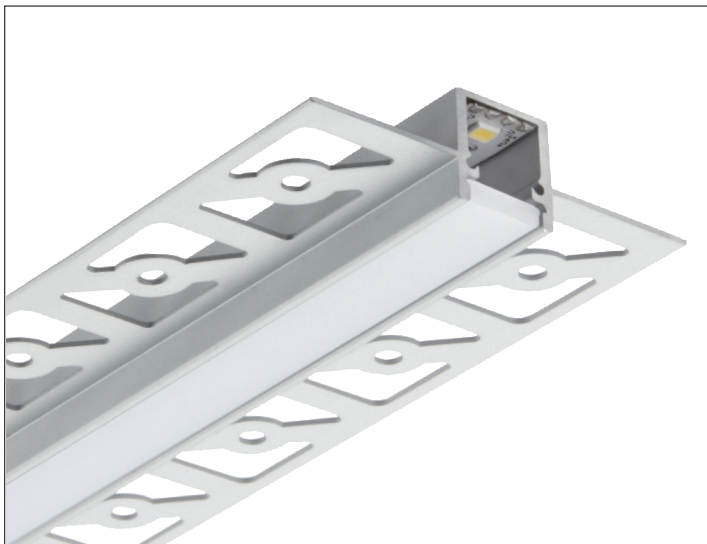

# P05B PROFILE

## Trimless Mud-In Aluminum Profile

Shown with P05B-S-PF-300 profile and no end cap.

Recessed trimless mud-in flush aluminum profile with frosted polycarbonate lens.

**Profile must be shipped via freight only. For efficient shipping via UPS/Fedex, lengths can be cut to 59" upon request.**

### ACCESSORIES

Description P05B end cap kit. 3pcs without hole and 3pcs with hole for connection cable.

Part No. **P05B-A-EC**