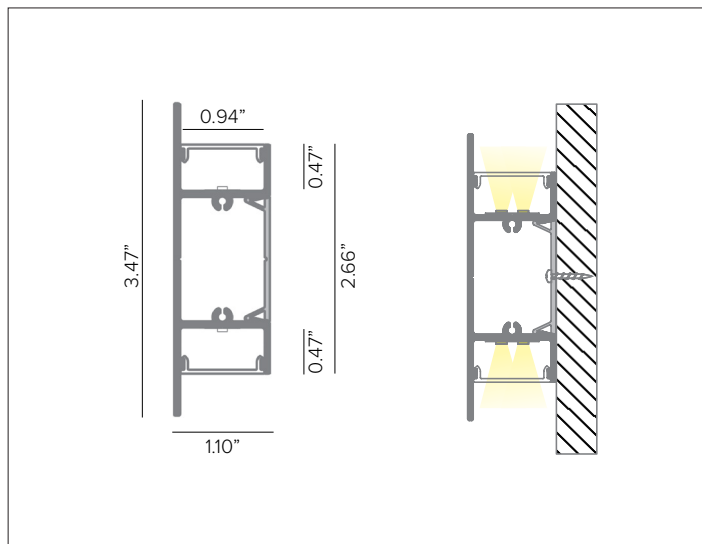

P06A PROFILE

Wall Mount Direct/Indirect Aluminum Profile

Shown with P06A-S-PF-300 profile and no endcap.

Wall mount aluminum profile with 2ea. frosted polycarbonate lenses for direct/indirect illumination. Dimension: 118"L (3M).

Profile must be shipped via freight only. For efficient shipping via UPS/Fedex, lengths can be cut to 59" upon request.

Part No. **P06A-S-PF-300**

ACCESSORIES

Description P06A metal mounting bracket, 3pairs. Recommended to use 6pcs per each 3M profile.

Part No. **P06A-A-MC**

Description P06A end cap kit. 3pcs without hole and 3pcs with hole for connection cable.

Part No. **P06A-A-EC**