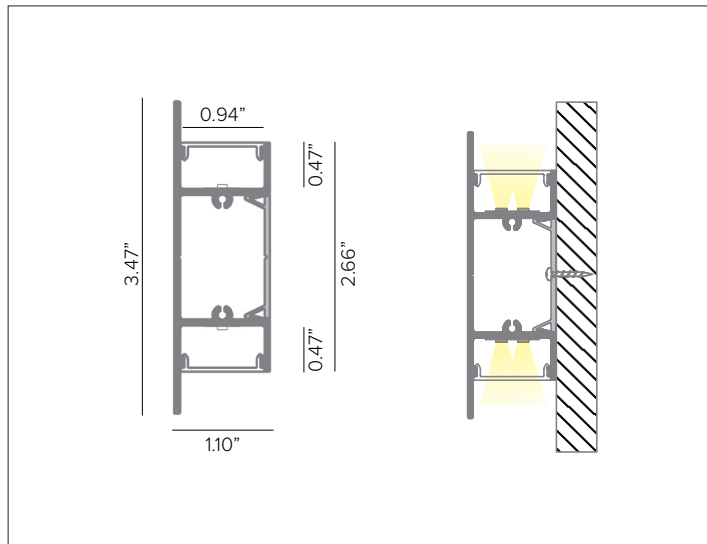

P06A PROFILE

Wall Mount Direct/Indirect Aluminum Profile

Wall mount aluminum profile with two opal polycarbonate lenses for direct/indirect illumination. Dimension: 118"L (3M).

Profile must be shipped via freight only. For efficient shipping via UPS/Fedex, lengths can be cut to 59" upon request.

Part No. **P06A-S-PF-300**

ACCESSORIES

Description P06A metal mounting bracket, 3pairs. Recommended to use 6pcs per each 3M profile.

Part No. **P06A-A-MC**

Description P06A end cap kit. 3pcs without hole and 3pcs with hole for connection cable.