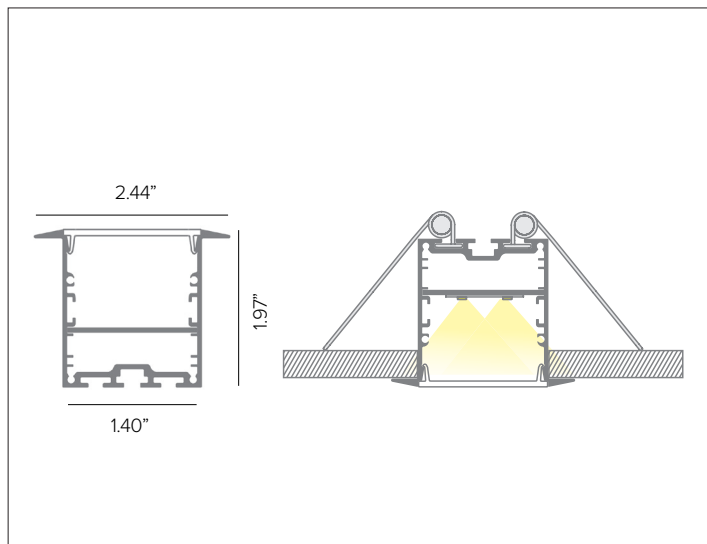

P08D PROFILE

Recessed Aluminum Profile

Shown with P08D-S-PF-300 profile and P08D-A-EC end cap.

Aluminum profile with opal polycarbonate lens for recessed installation.

Profile must be shipped via freight only. For efficient shipping via UPS/Fedex, lengths can be cut to 59\"

Part No. **P08D-S-PF-300**

ACCESSORIES

Description P08D metal ceiling attachment with springs, 3ea. Recommended to use 6pcs for per each 3M profile.

Part No. **P08D-A-SP**

Description P08D end cap kit. 3pcs without hole and 3pcs with hole for connection cable.