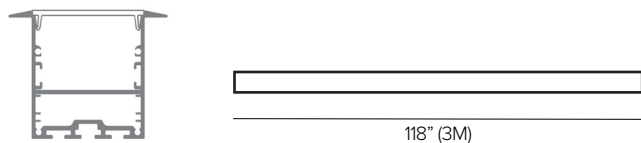

P08D PROFILE

Recessed Aluminum Profile

Shown with P08D-S-PF-300 profile and P08D-A-EC end cap.

Aluminum profile with opal polycarbonate lens for recessed installation.

Profile must be shipped via freight only. For efficient shipping via UPS/Fedex, lengths can be cut to 59\"

Part No. **P08D-S-PF-300**

ACCESSORIES

Description P08D metal ceiling attachment with springs, 3ea. Recommended to use 6pcs for per each 3M profile.

Part No. **P08D-A-SP**

Description P08D end cap kit. 3pcs without hole and 3pcs with hole for connection cable.