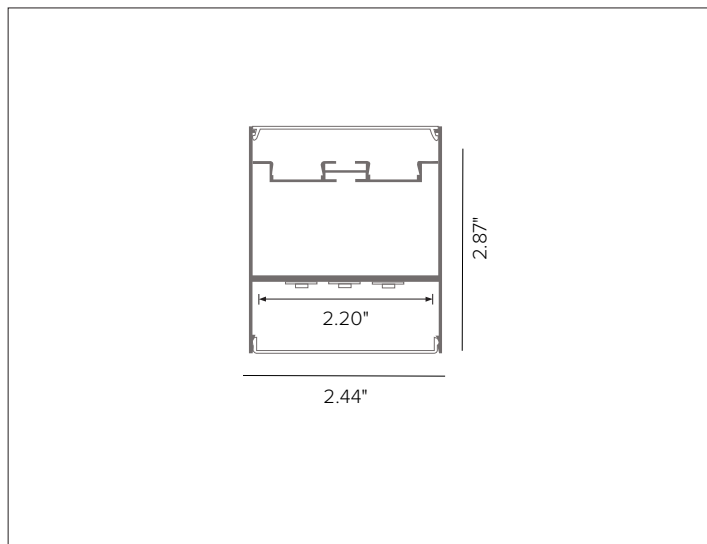

PRDESO PROFILE

Surface Aluminum Profile

Shown with PRDESO profile, PRDESO-FL lens, and KTPRDESO-FL end cap.

Aluminum profile for surface mounting.

Part No. **PRDESO**

Description PRDESO opal polycarbonate lens.