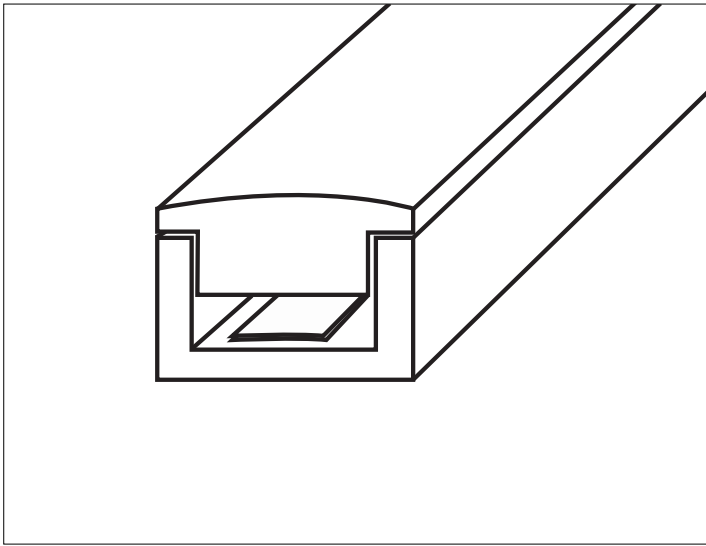

# DL-ALUM-C-6 PROFILE

## Surface Aluminum Profile

Surface mounted two-piece aluminum U-channel with opal polycarbonate lens with 6" O.C. screw holes. Snap in diffusion lens for shadowless light for continuous illumination distribution. Available in 6ft lengths.