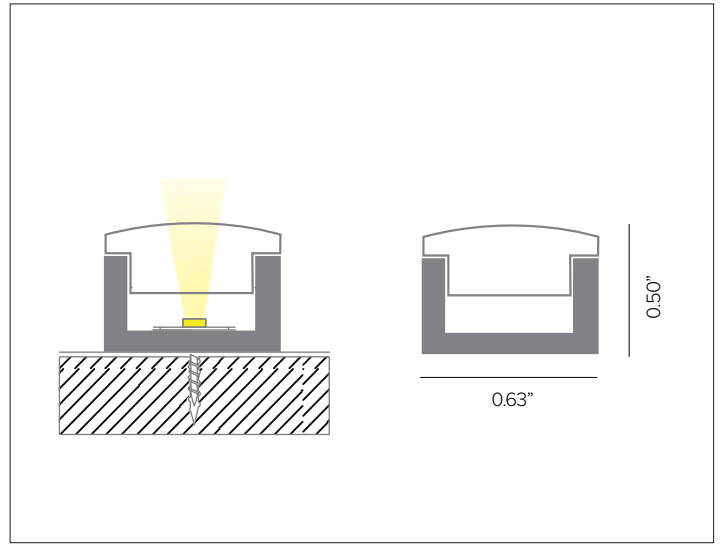

## Surface Aluminum Profile

Surface mounted two-piece aluminum U-channel with opal polycarbonate lens with 6" O.C. screw holes. Snap in diffusion lens for shadowless light for continuous illumination distribution. Available in 6ft lengths.