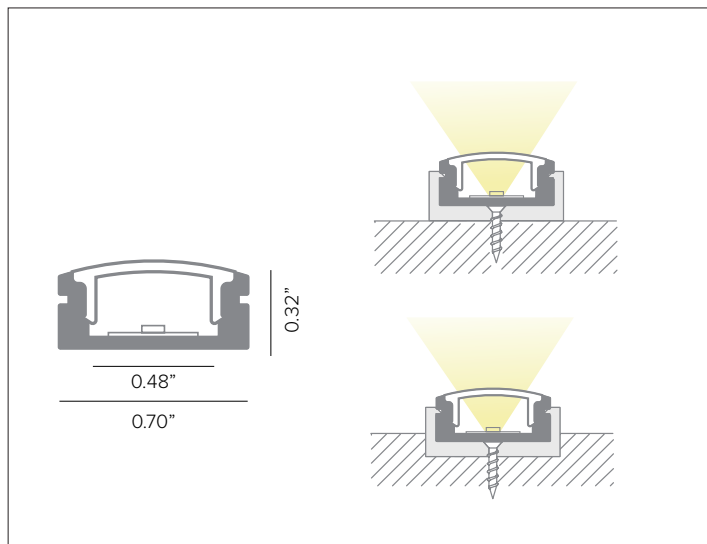

P01B PROFILE

Compact Surface Aluminum Profile

Shown with P01B profile and P01B-A-EC end cap.

118" (3M)

Aluminum profile with white PMMA screen for surface or recessed installation with limited width. Available in 118in (3M) lengths.

Profile must be shipped via freight only. For efficient shipping via UPS/Fedex, lengths can be cut to 59" upon request.

Part No. **P01B-S-PF-300**

ACCESSORIES

Description Stainless steel mounting clips, 6pcs. Recommended to use 6pcs for per each 3M profile.

Part No. **P01B-A-MC**

Description P01B end cap kit, silver finish. 3pcs without hole and 3pcs with hole for connection cable.

Part No. **P01B-A-EC**

Description 3 pc silver color junction brackets.

Part No. **P01B-A-CP**

Description 3 pc silver color 90° junction brackets.

Part No. **P01B-A-CP90**