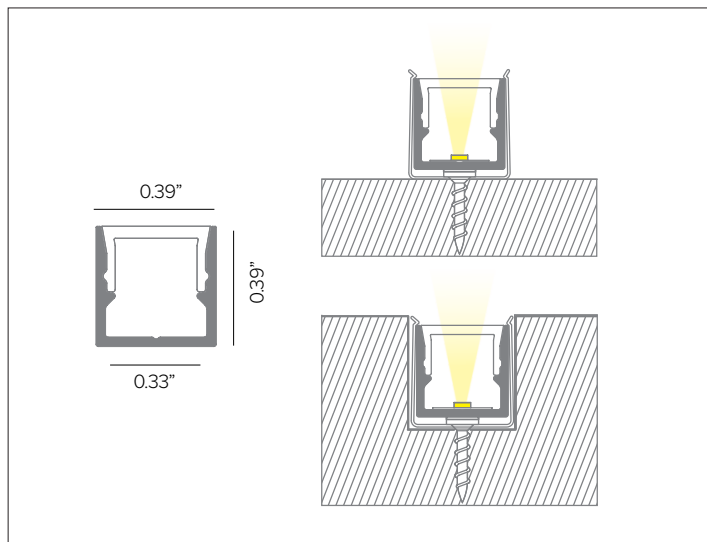

P02A PROFILE

Compact Surface Aluminum Profile

Shown with P02A-S-PF-200 profile and P02A-A-EC end cap.

79" (2M)

Compact aluminum profile with polycarbonate lens for surface or flush recessed installation.

Part No. **P02A-S-PF-200**

ACCESSORIES

Description Stainless steel mounting clips, 4pcs. Recommended to use 4pcs for per each 2M profile.

Part No. **P02A-A-MC**

Description P02A end cap kit, silver finish. 2pcs without hole and 2pcs with hole for connection cable.