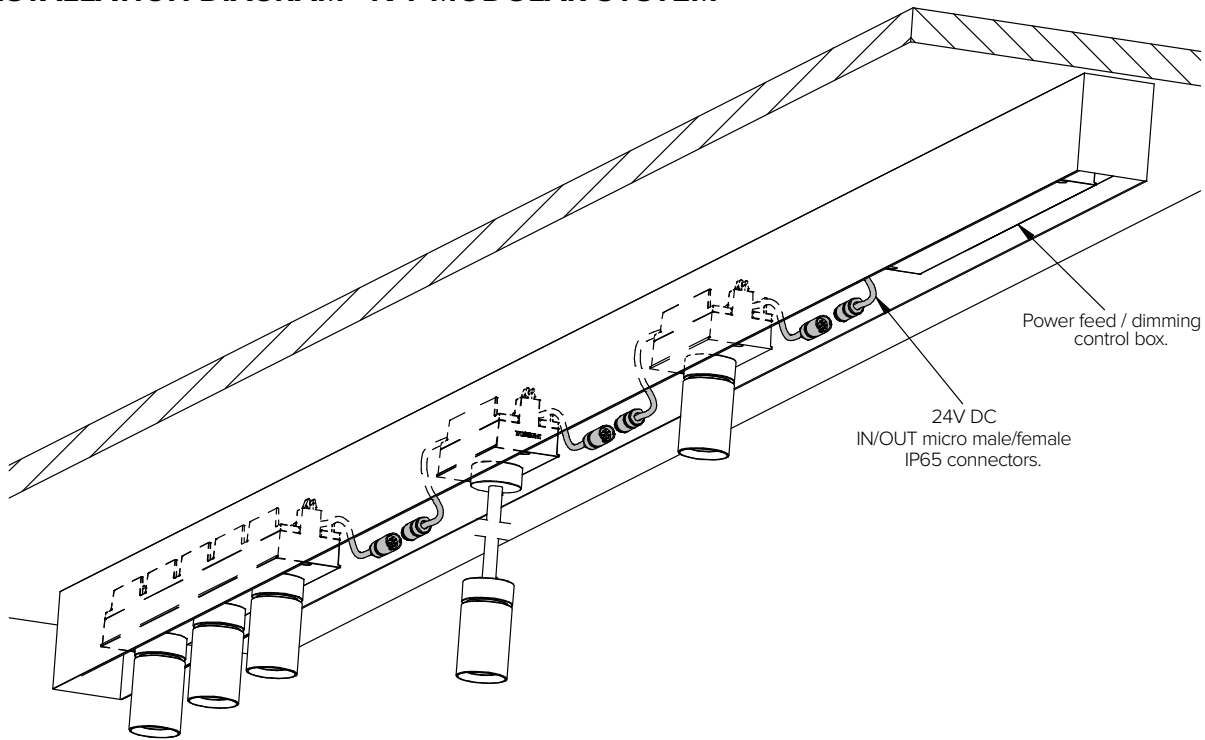

3 – ELECTRICAL (OPTIONAL DEPENDANT ON PLACEMENT)

IVY jumper connection cable.

Length 4ft 8ft 10ft

Part No. **1US4181** **1US4182** **1US4183**

4 - POWER SUPPLY (REQUIRED)

ENCLOSURE

Part No.	Wattage	Rating	In / Out Voltage	Certification	Dimensions (Enclosure)	Description
PS057	40W	NEMA3R	120-277V / 24V	UL CLASS 2	6.3" x 10.79" x 2.17"	MEAN WELL HLG ELECTRONIC DRIVER.
PS058	60W	NEMA3R	120-277V / 24V	UL CLASS 2	6.3" x 10.79" x 2.17"	MEAN WELL HLG ELECTRONIC DRIVER.
PS059	96W	NEMA3R	120-277V / 24V	UL CLASS 2	6.3" x 10.79" x 2.17"	MEAN WELL HLG ELECTRONIC DRIVER.

IVY SPEAKER

INSTALLATION DIAGRAM - IVY MODULAR SYSTEM

INSTALLATION DIAGRAM - IVY SPEAKER