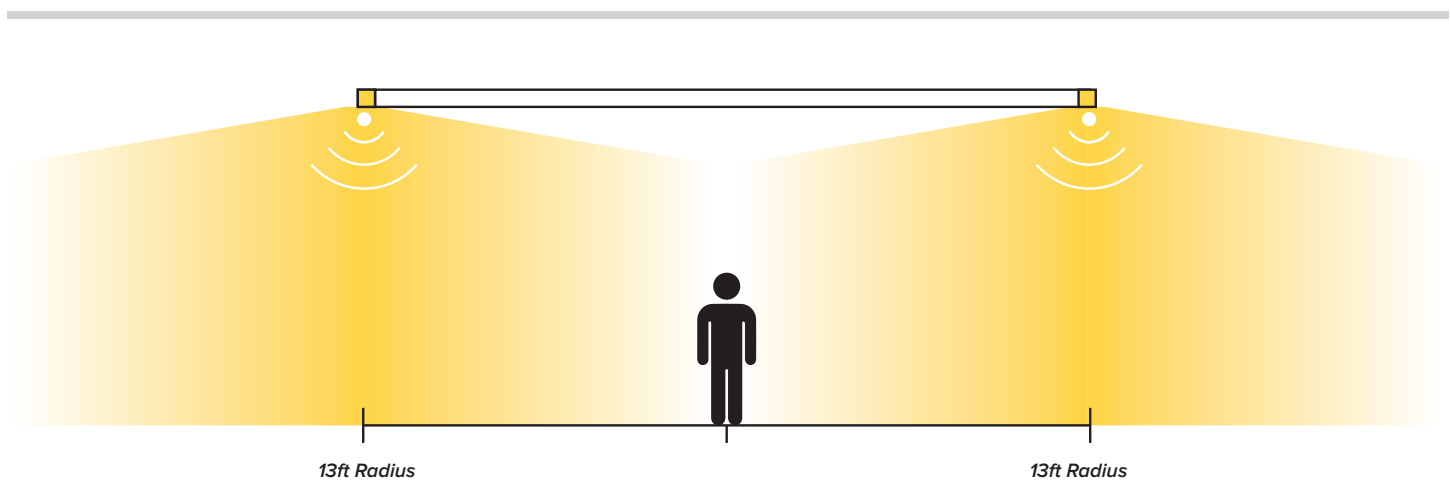

OPTIMAL ACOUSTIC PERFORMANCE