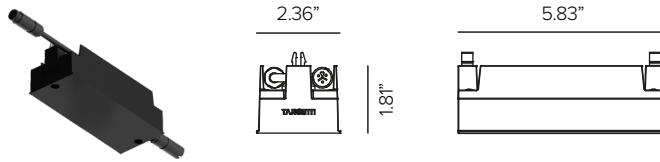

IVY SPEAKER

2 – POWER FEED / CONTROL BOX (REQUIRED)

IVY wireless Bluetooth Casambi power feed and dimming control box, for individual fixture control

Finish

Part No. **1US4179CA**

3 – ELECTRICAL (OPTIONAL DEPENDANT ON PLACEMENT)

IVY jumper connection cable.

Length 4ft 8ft 10ft

Part No. **1US4181** **1US4182** **1US4183**

4 - POWER SUPPLY (REQUIRED)

ENCLOSURE

Part No.	Wattage	Rating	In / Out Voltage	Certification	Dimensions (Enclosure)	Description
PS057	40W	NEMA3R	120-277V / 24V	UL CLASS 2	6.3" x 10.79" x 2.17"	MEAN WELL HLG ELECTRONIC DRIVER.
PS058	60W	NEMA3R	120-277V / 24V	UL CLASS 2	6.3" x 10.79" x 2.17"	MEAN WELL HLG ELECTRONIC DRIVER.
PS059	96W	NEMA3R	120-277V / 24V	UL CLASS 2	6.3" x 10.79" x 2.17"	MEAN WELL HLG ELECTRONIC DRIVER.