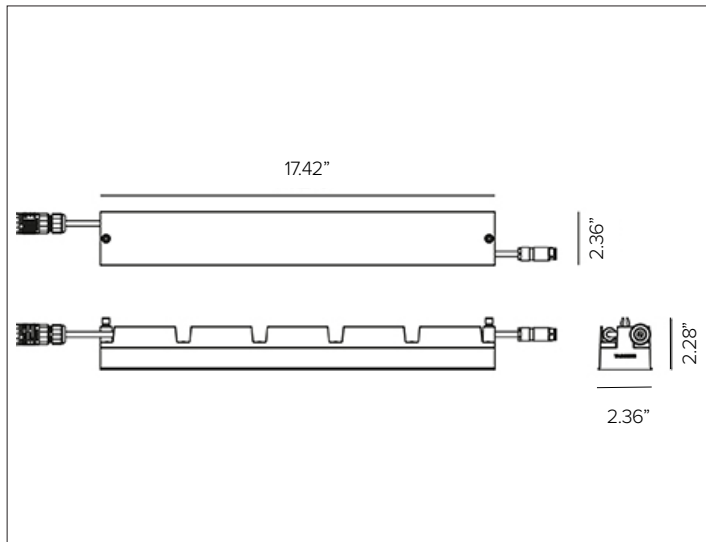

IVY SPEAKER

SPEAKER ACCESSORY

IVY Speaker in Black finish.

CONCEPT

Audio emitter with "net streaming" capability, equipped with integrated power amplifier and speakers.

MECHANICAL CHARACTERISTICS

Dimensions	2.36"W x 17.42"L nominal.
Materials	Consists of an electronic circuit, two exciters and a traditional loudspeaker concealed inside polymeric polycarbonate box sealed with a silicone rubber gasket
Finish	● Black
Power Connection	Manufactured complete with IN/OUT connections with micro male/female IP65 connectors. System interconnections require IVY jumper cable connections, see available options.
Mounting	Fast installation using anodized aluminum clips into profile. Positioning along profile with mechanical locking using hex 3mm key.
Weight	1.87lbs
Protection	IP65

3 – ELECTRICAL (OPTIONAL DEPENDANT ON PLACEMENT)

IVY jumper connection cable.

Length 4ft 8ft 10ft

Part No. **1US4181** **1US4182** **1US4183**

4 - POWER SUPPLY (REQUIRED)

ENCLOSURE

Part No.	Wattage	Rating	In / Out Voltage	Certification	Dimensions (Enclosure)	Description
PS057	40W	NEMA3R	120-277V / 24V	UL CLASS 2	6.3" x 10.79" x 2.17"	MEAN WELL HLG ELECTRONIC DRIVER.
PS058	60W	NEMA3R	120-277V / 24V	UL CLASS 2	6.3" x 10.79" x 2.17"	MEAN WELL HLG ELECTRONIC DRIVER.
PS059	96W	NEMA3R	120-277V / 24V	UL CLASS 2	6.3" x 10.79" x 2.17"	MEAN WELL HLG ELECTRONIC DRIVER.