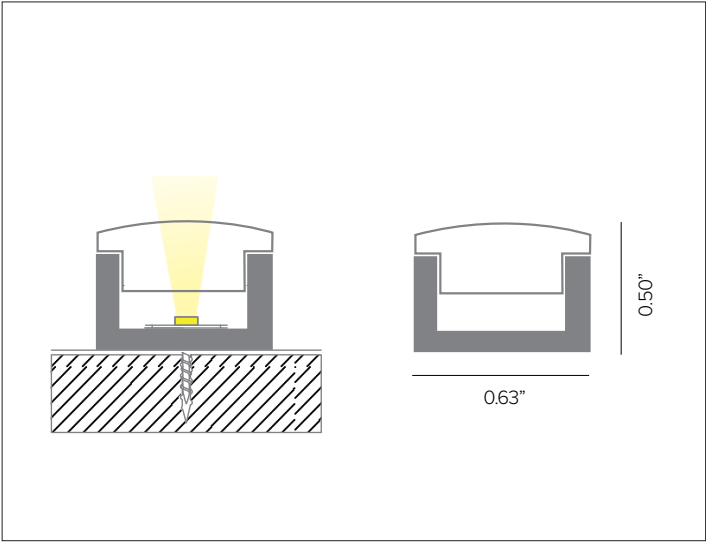

DLALUMC6 PROFILE

Surface Aluminum Profile

Surface mounted two-piece aluminum U-channel with snap-in opal polycarbonate lens with uniform light distribution. Mounting screw holes 6in O.C.

Part No. **DLALUMC6**